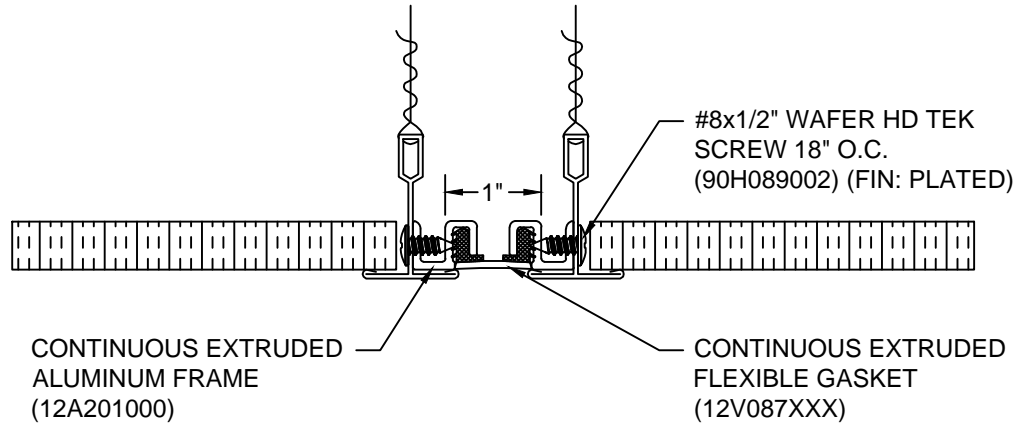

AVAILABLE COLORS:

108 BLACK		270 GREIGE	
136 GRAY		232 WHITE	

CUSTOM COLORS ARE AVAILABLE AT AN ADDITIONAL CHARGE, SUBJECT TO MINIMUM QUANTITIES.

Model: FCF-100

CS **Construction Specialties**
www.c-sgroup.com