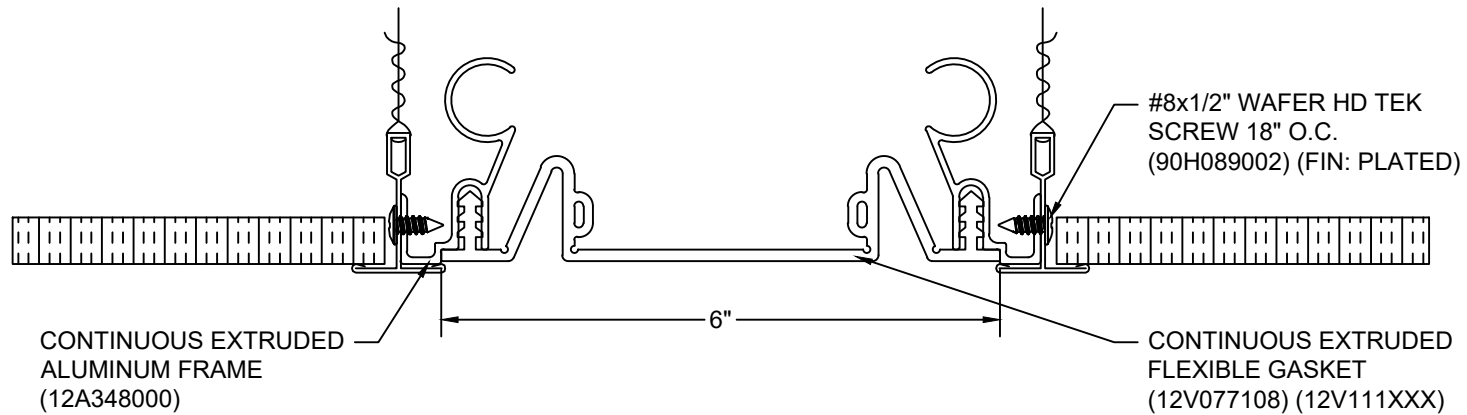

AVAILABLE COLORS:

108 BLACK	270 GREIGE
136 GRAY	232 WHITE

CUSTOM COLORS ARE AVAILABLE AT AN ADDITIONAL CHARGE, SUBJECT TO MINIMUM QUANTITIES.

Model: FCF-600

Construction Specialties
www.c-sgroup.com

6696 Route 405 Highway, Muncy, PA 17756
Phone: (800) 233-8493 / Fax: (570) 546-8022

895 Lakefront Promenade, Mississauga, Ontario L5E 2C2 Canada
Phone: (888) 895-8955 / Fax: (905) 274-6241

DISCLAIMER:

PROJECT:	SCALE: 1:2
CUSTOMER:	DATE:
LOCATION:	JOB NO.:
DRAWN BY:	SHEET NO.: