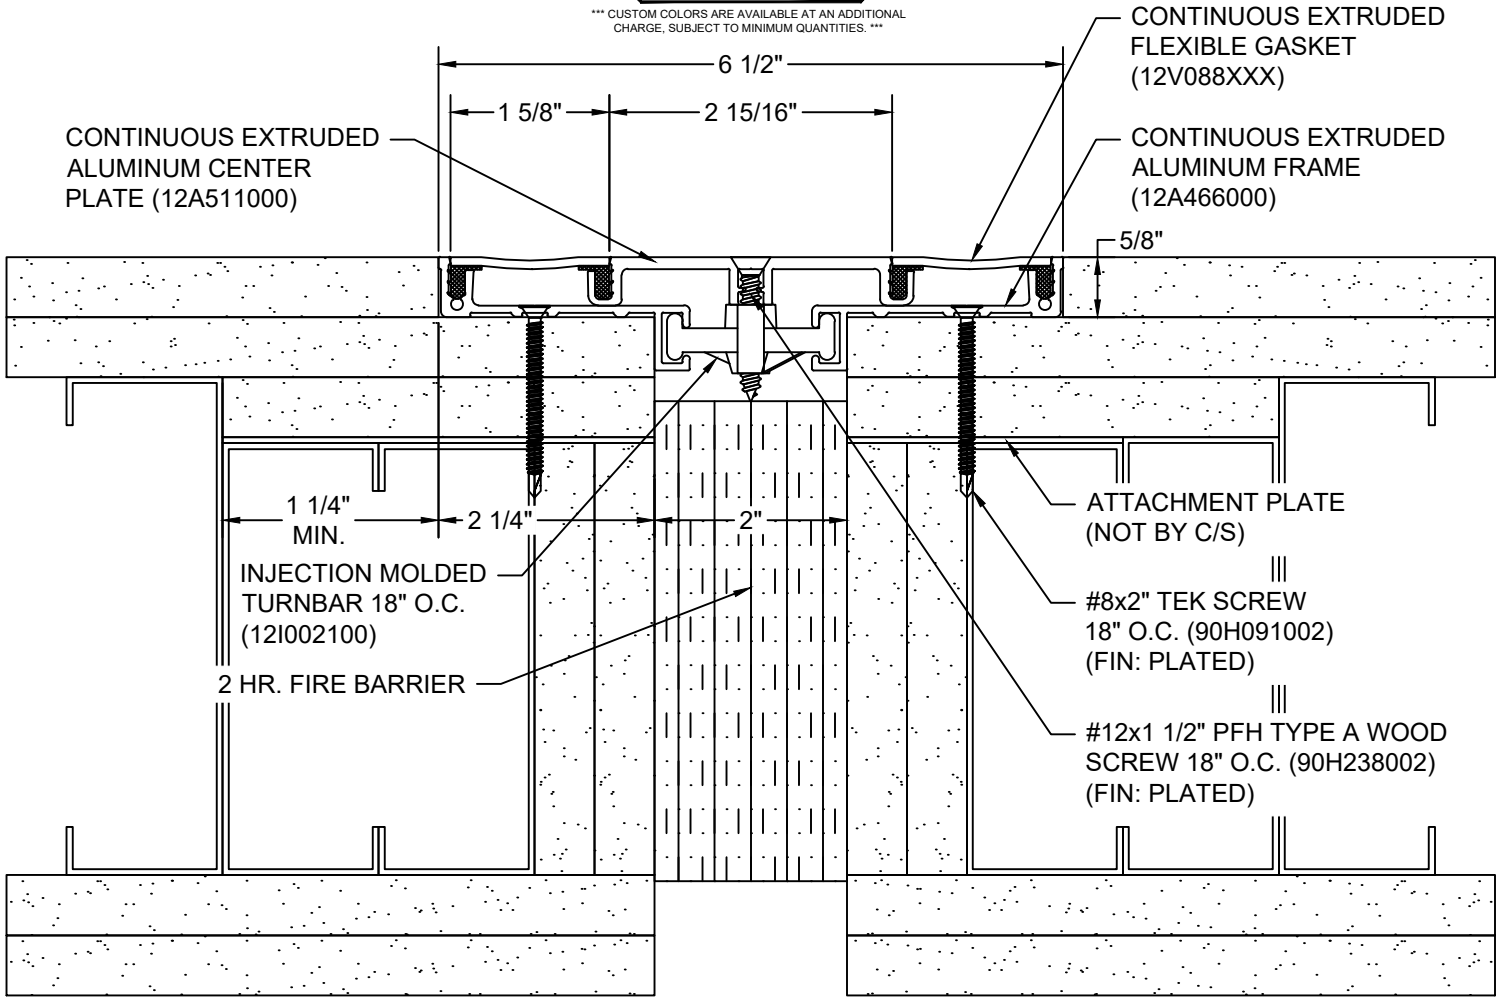

Model: GTW-200 W/ FB

Construction Specialties®
www.c-sgroup.com
6696 Route 405 Highway, Muncy, PA 17756
Phone: (800) 233-8493 / Fax: (570) 546-8022
895 Lakefront Promenade, Mississauga, Ontario L5E 2C2 Canada
Phone: (888) 895-8955 / Fax: (905) 274-6241

© Copyright 2018 Construction Specialties, Inc.

PROJECT:	SCALE: NTS
CUSTOMER:	DATE:
LOCATION:	JOB NO.:
DRAWN BY:	SHEET NO.: