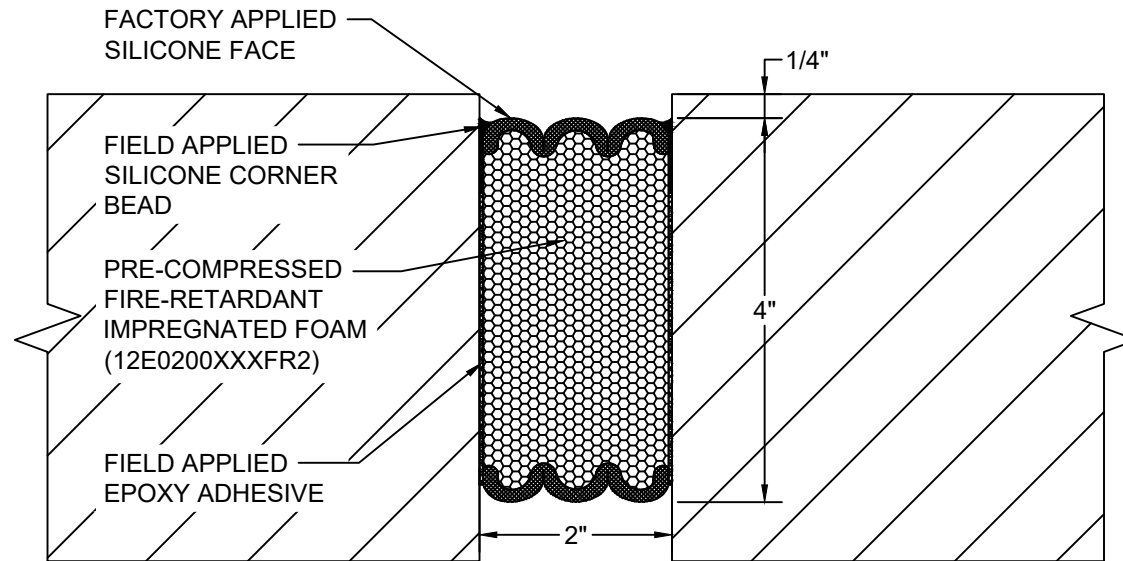

AVAILABLE COLORS:

*** COLORS SHOWN ARE A CLOSE APPROXIMATION OF SILICONE COLORS. THE MOST ACCURATE COLOR WILL BE FOUND VIEWING ACTUAL SILICONE SAMPLES. ***

Model: 2VFR-200

Construction Specialties®
www.c-sgroup.com
 6696 Route 405 Highway, Muncy, PA 17756
 Phone: (800) 233-8493 / Fax: (570) 546-8022
 895 Lakefront Promenade, Mississauga, Ontario L5E 2C2 Canada
 Phone: (888) 895-8955 / Fax: (905) 274-6241