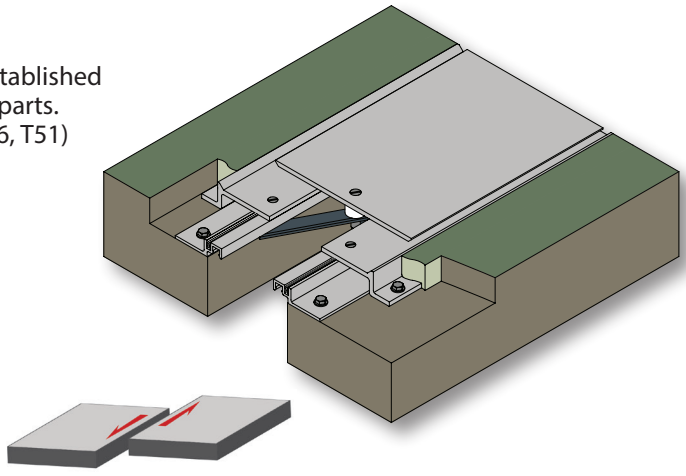

Stainless Steel

- Type 304 ASTM A167, A240A, A240M

Turnbar

- Material – C1075 Blue Temper Spring Steel
- Hardness - RC 44-47
- Finish - "A" Coating (Corrosion Protection)

Standard Loading

- 2,000 lbs.

Capable of Lateral Movement

MODEL	JOINT WIDTH	MINIMUM OPENING	MAXIMUM OPENING	EXPOSED SURFACE	BLOCKOUT WIDTH	BLOCKOUT HEIGHT
SJ-100HD-S	1.00" (25mm)	0.38" (10mm)	3.36" (85mm)	8.75" (222mm)	5.13" (130mm)	1.38" (35mm)
SJ-200HD-S	2.00" (51mm)	0.75" (19mm)	4.36" (111mm)	8.75" (222mm)	4.63" (118mm)	1.38" (35mm)
SJ-300HD-S	3.00" (76mm)	1.75" (44mm)	5.36" (136mm)	8.75" (222mm)	4.13" (105mm)	1.38" (35mm)
SJ-400HD-S	4.00" (102mm)	2.75" (70mm)	6.36" (162mm)	8.75" (222mm)	3.63" (92mm)	1.38" (35mm)
SJ-500HD-S	5.00" (127mm)	2.75" (70mm)	9.25" (235mm)	9.75" (248mm)	3.63" (92mm)	1.38" (35mm)
SJ-600HD-S	6.00" (152mm)	2.75" (70mm)	9.25" (235mm)	11.75" (298mm)	4.13" (105mm)	1.38" (35mm)
SJ-700HD-S	7.00" (178mm)	2.75" (70mm)	9.25" (235mm)	13.75" (349mm)	4.63" (118mm)	1.38" (35mm)
SJ-800HD-S	8.00" (203mm)	2.75" (70mm)	13.50" (343mm)	14.75" (375mm)	4.63" (118mm)	1.38" (35mm)
SJW-100HD-S	1.00" (25mm)	0.00" (0mm)	3.32" (84mm)	5.63" (143mm)	5.13" (130mm)	1.38" (35mm)
SJW-200HD-S	2.00" (51mm)	0.00" (0mm)	4.32" (110mm)	4.63" (118mm)	4.63" (118mm)	1.38" (35mm)
SJW-300HD-S	3.00" (76mm)	0.50" (13mm)	5.32" (135mm)	4.13" (105mm)	4.13" (105mm)	1.38" (35mm)
SJW-400HD-S	4.00" (102mm)	1.00" (25mm)	6.32" (161mm)	6.38" (162mm)	3.63" (92mm)	1.38" (35mm)
SJW-500HD-S	5.00" (127mm)	1.00" (25mm)	7.32" (186mm)	7.38" (187mm)	3.63" (92mm)	1.38" (35mm)
SJW-600HD-S	6.00" (152mm)	1.00" (25mm)	8.82" (224mm)	8.88" (226mm)	4.13" (105mm)	1.38" (35mm)
SJW-700HD-S	7.00" (178mm)	4.88" (124mm)	10.19" (259mm)	10.38" (264mm)	4.63" (118mm)	1.38" (35mm)
SJW-800HD-S	8.00" (203mm)	5.38" (137mm)	11.04" (280mm)	11.38" (289mm)	4.63" (118mm)	1.38" (35mm)