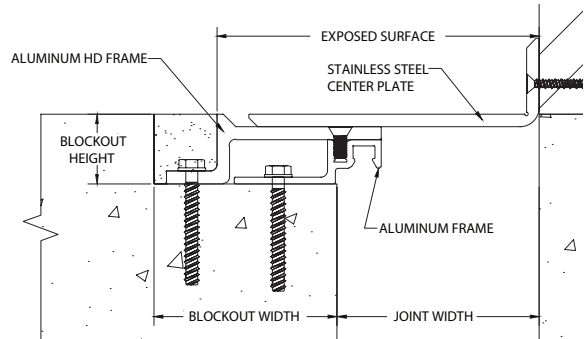

SJ-HD-S & SJW-HD-S Series

Technical Data:

Aluminum

- Extrusion – CS uses multiple alloys & tempers which are established to be the most appropriate for the given use of individual parts. Will be one of the following: (6063-T5, T6, T52) (6061-T5, T6, T51) (6105-T5, T6) (6005-T5) (6005A-T5, T61), ASTM B221
- Sheet – 6061-T6, 3003-H14, 5005-H34, ASTM B209

Stainless Steel

- Type 304 ASTM A167, A240A, A240M

Turnbar

- Material – C1075 Blue Temper Spring Steel
- Hardness - RC 44-47
- Finish - "A" Coating (Corrosion Protection)

Standard Loading

- 2,000 lbs.