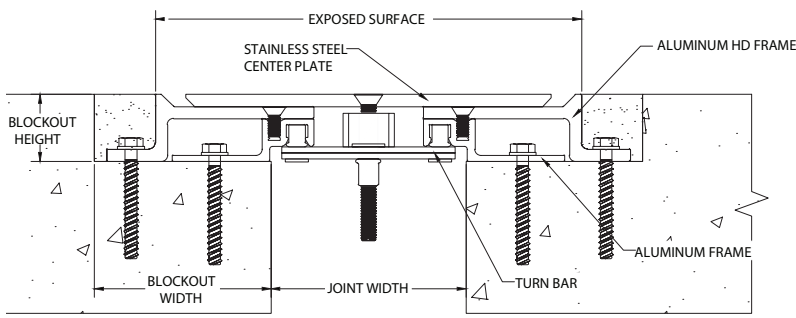

Stainless Steel

- Type 304 ASTM A167, A240A, A240M

Turnbar

- Material – C1075 Blue Temper Spring Steel
- Hardness - RC 44-47
- Finish - "A" Coating (Corrosion Protection)

Standard Loading

- 2,000 lbs.

Capable of Lateral Movement

MODEL	JOINT WIDTH	MINIMUM OPENING	MAXIMUM OPENING	EXPOSED SURFACE	BLOCKOUT WIDTH	BLOCKOUT HEIGHT
SJ-100HD-S	1.00" (25mm)	0.38" (10mm)	3.36" (85mm)	8.75" (222mm)	5.13" (130mm)	1.38" (35mm)
SJ-200HD-S	2.00" (51mm)	0.75" (19mm)	4.36" (111mm)	8.75" (222mm)	4.63" (118mm)	1.38" (35mm)
SJ-300HD-S	3.00" (76mm)	1.75" (44mm)	5.36" (136mm)	8.75" (222mm)	4.13" (105mm)	1.38" (35mm)
SJ-400HD-S	4.00" (102mm)	2.75" (70mm)	6.36" (162mm)	8.75" (222mm)	3.63" (92mm)	1.38" (35mm)
SJ-500HD-S	5.00" (127mm)	2.75" (70mm)	9.25" (235mm)	9.75" (248mm)	3.63" (92mm)	1.38" (35mm)
SJ-600HD-S	6.00" (152mm)	2.75" (70mm)	9.25" (235mm)	11.75" (298mm)	4.13" (105mm)	1.38" (35mm)
SJ-700HD-S	7.00" (178mm)	2.75" (70mm)	9.25" (235mm)	13.75" (349mm)	4.63" (118mm)	1.38" (35mm)
SJ-800HD-S	8.00" (203mm)	2.75" (70mm)	13.50" (343mm)	14.75" (375mm)	4.63" (118mm)	1.38" (35mm)
SJW-100HD-S	1.00" (25mm)	0.00" (0mm)	3.32" (84mm)	5.63" (143mm)	5.13" (130mm)	1.38" (35mm)
SJW-200HD-S	2.00" (51mm)	0.00" (0mm)	4.32" (110mm)	4.63" (118mm)	4.63" (118mm)	1.38" (35mm)
SJW-300HD-S	3.00" (76mm)	0.50" (13mm)	5.32" (135mm)	4.13" (105mm)	4.13" (105mm)	1.38" (35mm)
SJW-400HD-S	4.00" (102mm)	1.00" (25mm)	6.32" (161mm)	6.38" (162mm)	3.63" (92mm)	1.38" (35mm)
SJW-500HD-S	5.00" (127mm)	1.00" (25mm)	7.32" (186mm)	7.38" (187mm)	3.63" (92mm)	1.38" (35mm)
SJW-600HD-S	6.00" (152mm)	1.00" (25mm)	8.82" (224mm)	8.88" (226mm)	4.13" (105mm)	1.38" (35mm)
SJW-700HD-S	7.00" (178mm)	4.88" (124mm)	10.19" (259mm)	10.38" (264mm)	4.63" (118mm)	1.38" (35mm)
SJW-800HD-S	8.00" (203mm)	5.38" (137mm)	11.04" (280mm)	11.38" (289mm)	4.63" (118mm)	1.38" (35mm)