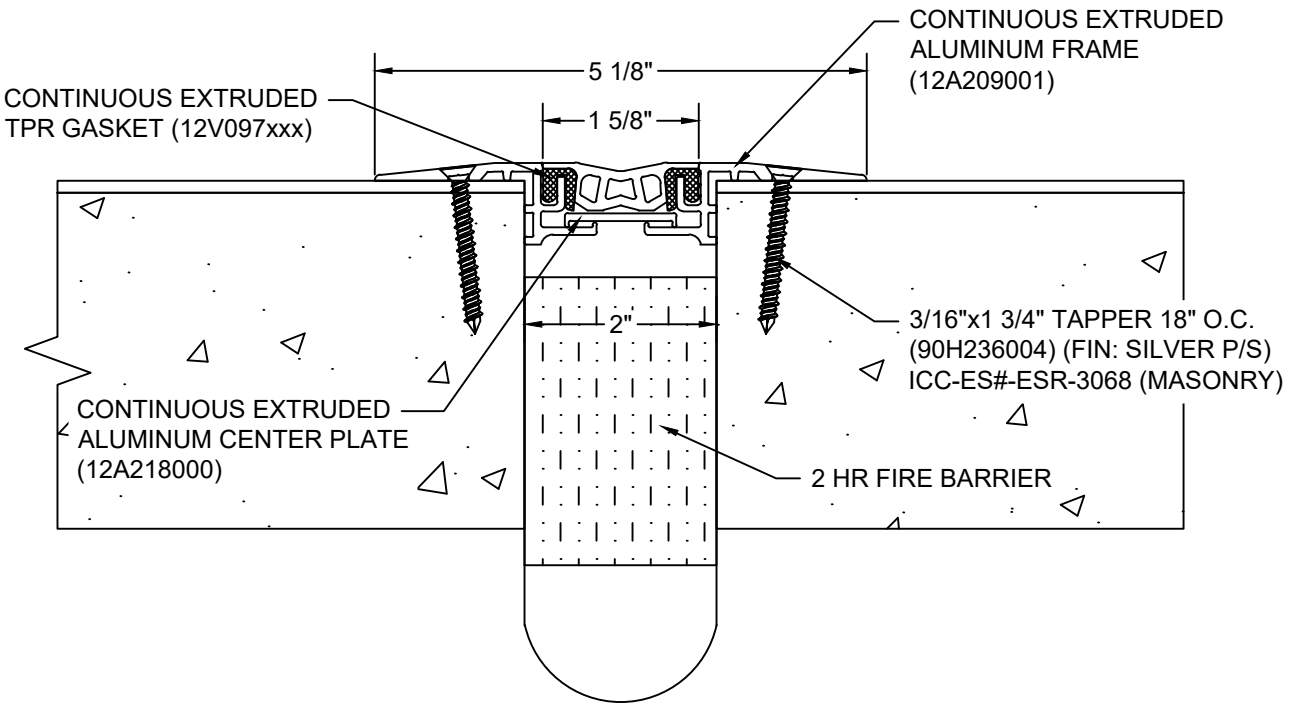

Model: GFS-200 W/ FB

Construction Specialties®

www.c-sgroup.com

6696 Route 405 Highway, Muncy, PA 17756
Phone: (800) 233-8493 / Fax: (570) 546-8022

895 Lakefront Promenade, Mississauga, Ontario L5E 2C2 Canada
Phone: (888) 895-8955 / Fax: (905) 274-6241

© Copyright 2018 Construction Specialties, Inc.

PROJECT:	SCALE: NTS
CUSTOMER:	DATE:
LOCATION:	JOB NO.:
DRAWN BY:	SHEET NO.: