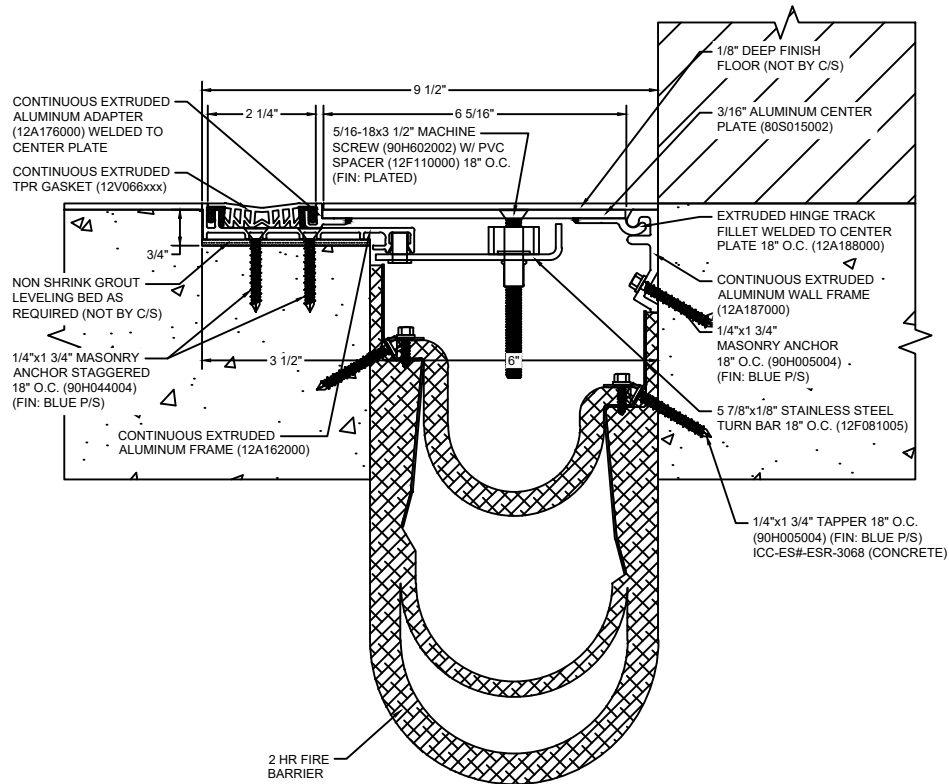

Model: SGRW-600 W/ FB

CS Construction Specialties®
www.c-sgroup.com
6696 Route 405 Highway, Muncy, PA 17756
Phone: (800) 233-8493 / Fax: (570) 546-8022
895 Lakefront Promenade, Mississauga, Ontario L5E 2C2 Canada
Phone: (888) 895-8955 / Fax: (905) 274-6241

© Copyright 2018 Construction Specialties, Inc.

PROJECT:	SCALE: NTS
CUSTOMER:	DATE:
LOCATION:	JOB NO.:
DRAWN BY:	SHEET NO.: