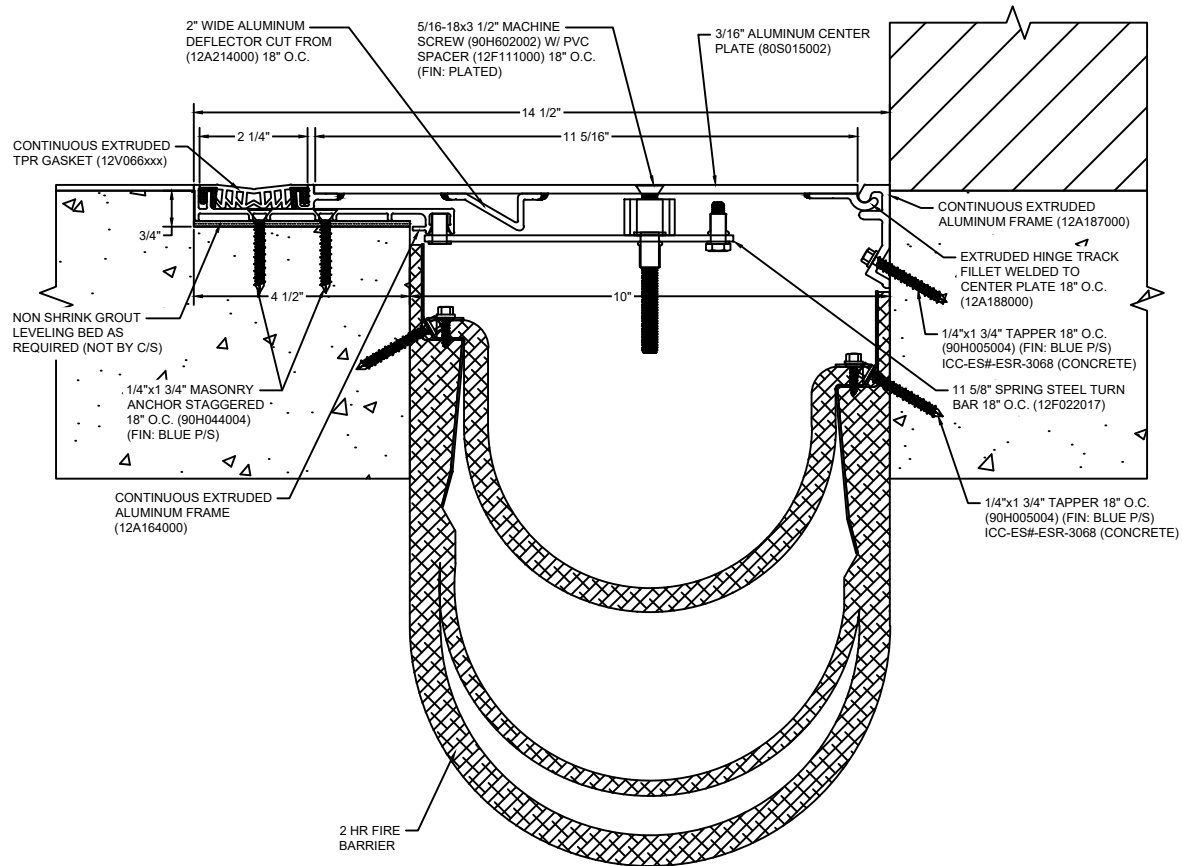

Model: SGP-900 W/ FB

CS **Construction Specialties®**
www.c-sgroup.com
6696 Route 405 Highway, Muncy, PA 17756
Phone: (800) 233-8493 / Fax: (570) 546-8022
895 Lakefront Promenade, Mississauga, Ontario L5E 2C2 Canada
Phone: (888) 895-8955 / Fax: (905) 274-6241

© Copyright 2018 Construction Specialties, Inc.

PROJECT:	SCALE: NTS
CUSTOMER:	DATE:
LOCATION:	JOB NO.:
DRAWN BY:	SHEET NO.: