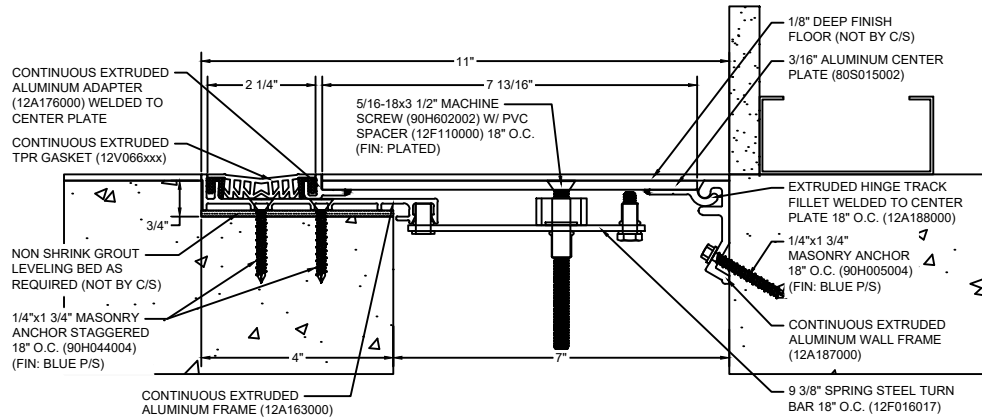

Model: SGRW-700

CS **Construction Specialties®**
www.c-sgroup.com
6696 Route 405 Highway, Muncy, PA 17756
Phone: (800) 233-8493 / Fax: (570) 546-8022
895 Lakefront Promenade, Mississauga, Ontario L5E 2C2 Canada
Phone: (888) 895-8955 / Fax: (905) 274-6241

© Copyright 2018 Construction Specialties, Inc.

PROJECT:	SCALE: NTS
CUSTOMER:	DATE:
LOCATION:	JOB NO.:
DRAWN BY:	SHEET NO.: