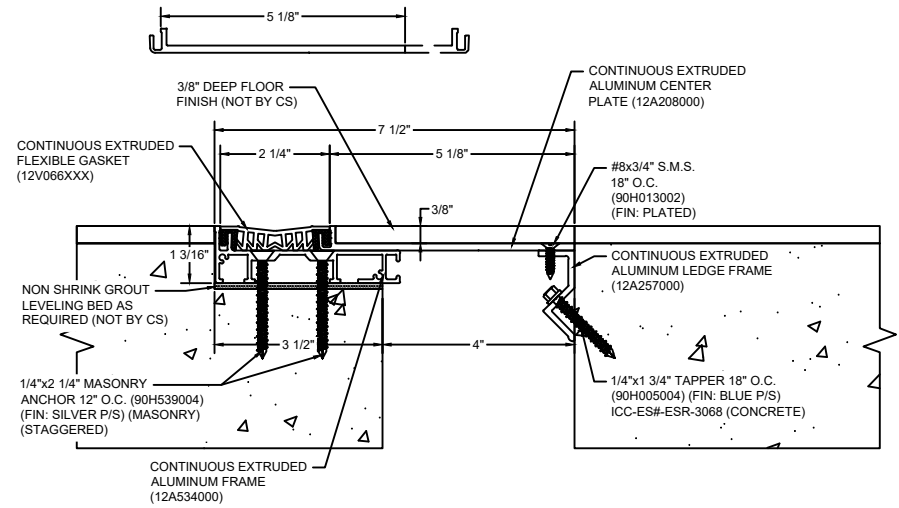

Model: DGTRM-400D

Construction Specialties®
www.c-sgroup.com
6696 Route 405 Highway, Muncy, PA 17756
Phone: (800) 233-8493 / Fax: (570) 546-8022
895 Lakefront Promenade, Mississauga, Ontario L5E 2C2 Canada
Phone: (888) 895-8955 / Fax: (905) 274-6241

© Copyright 2018 Construction Specialties, Inc.

PROJECT:	SCALE: NTS
CUSTOMER:	DATE:
LOCATION:	JOB NO.:
DRAWN BY:	SHEET NO.: