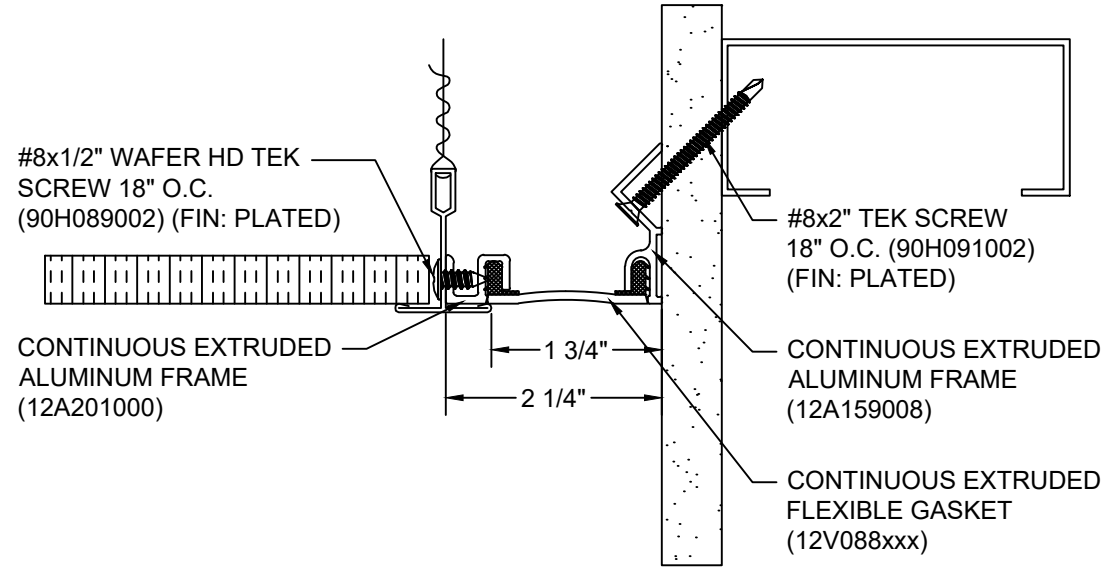

Model: FCFC-200

Construction Specialties®
www.c-sgroup.com
6696 Route 405 Highway, Muncy, PA 17756
Phone: (800) 233-8493 / Fax: (570) 546-8022
895 Lakefront Promenade, Mississauga, Ontario L5E 2C2 Canada
Phone: (888) 895-8955 / Fax: (905) 274-6241

© Copyright 2018 Construction Specialties, Inc.

PROJECT:	SCALE: NTS
CUSTOMER:	DATE:
LOCATION:	JOB NO.:
DRAWN BY:	SHEET NO.: