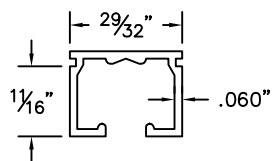

NL1062 CARRIER

NL6062 NARROWLINE TRACK

DRAWING BY: CDL

DATE: 10/5/2016

CS™ Cubicle Curtains