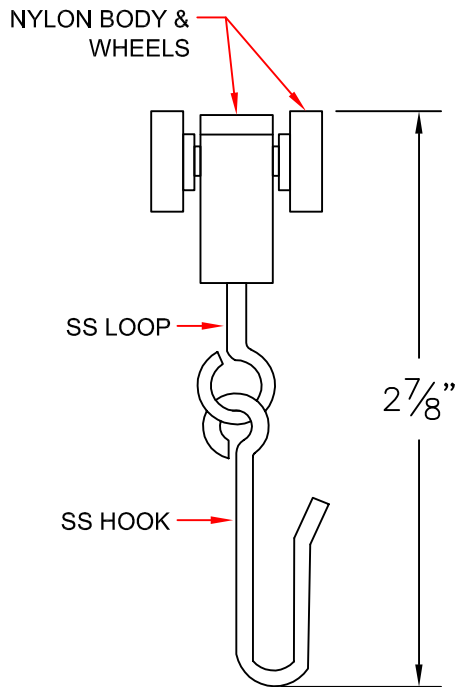

NL1062 CARRIER

NL6062 NARROWLINE TRACK

DRAWING BY: CDL

DATE: 10/5/2016

CS™ Cubicle Curtains