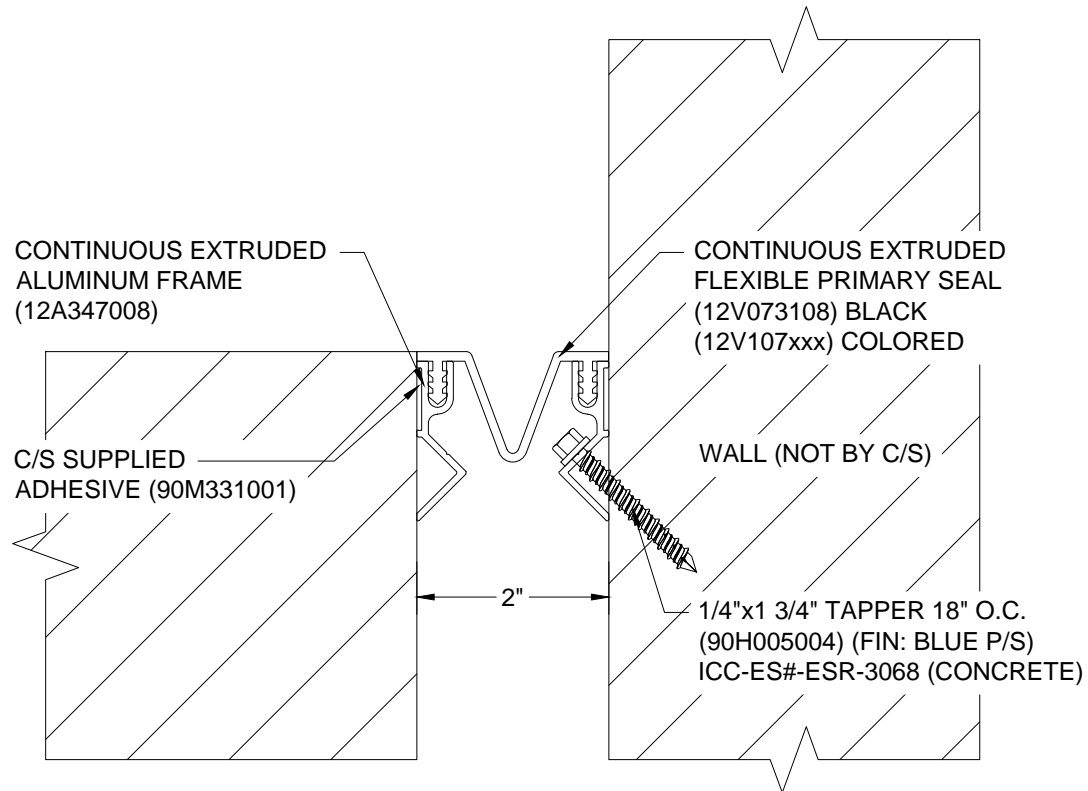

AVAILABLE COLORS:

108 BLACK	270 GREIGE
136 GRAY	232 WHITE

CUSTOM COLORS ARE AVAILABLE AT AN ADDITIONAL CHARGE, SUBJECT TO MINIMUM QUANTITIES.

Model: FWSC-200M

CS **Construction Specialties**
www.c-sgroup.com

6696 Route 405 Highway, Muncy, PA 17756
Phone: (800) 233-8493 / Fax: (570) 546-8022

895 Lakefront Promenade, Mississauga, Ontario L5E 2C2 Canada
Phone: (888) 895-8955 / Fax: (905) 274-6241

DISCLAIMER:

PROJECT:	SCALE: 1:2
CUSTOMER:	DATE:
LOCATION:	JOB NO.:
DRAWN BY:	SHEET NO.: