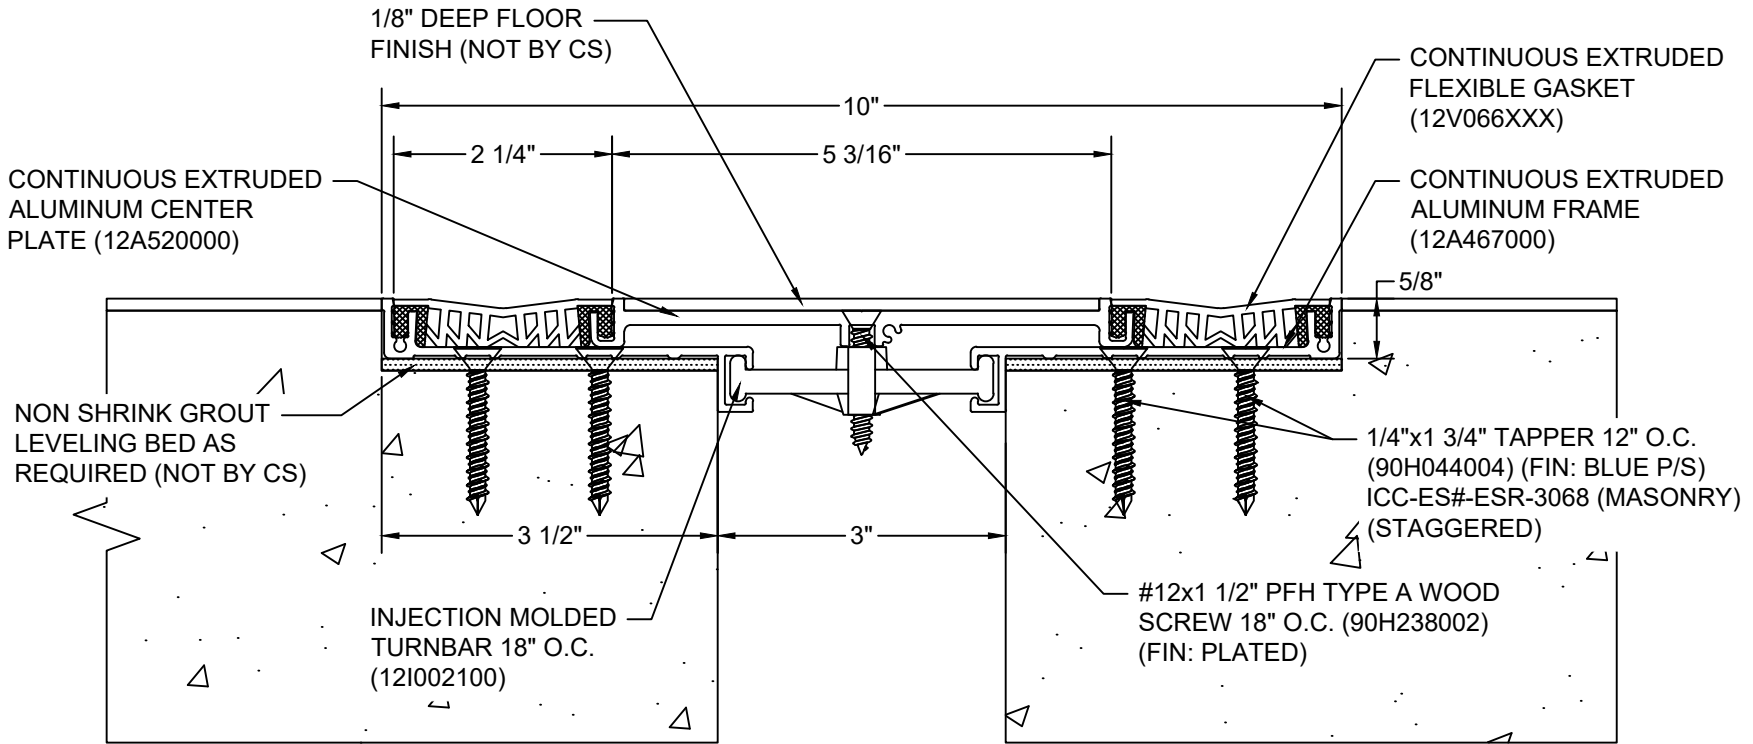

Model: GTR-300

CS Construction Specialties®
www.c-sgroup.com
6696 Route 405 Highway, Muncy, PA 17756
Phone: (800) 233-8493 / Fax: (570) 546-8022
895 Lakefront Promenade, Mississauga, Ontario L5E 2C2 Canada
Phone: (888) 895-8955 / Fax: (905) 274-6241

© Copyright 2018 Construction Specialties, Inc.

PROJECT:	SCALE: NTS
CUSTOMER:	DATE:
LOCATION:	JOB NO.:
DRAWN BY:	SHEET NO.: