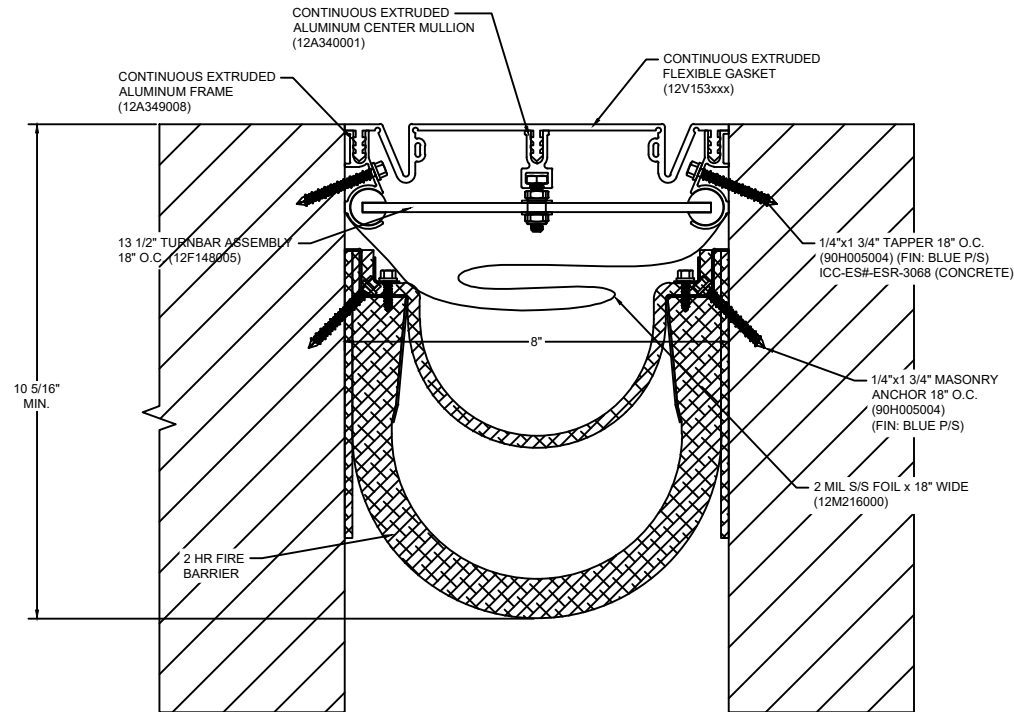

Model: FWF-800M W/ FB

CS **Construction Specialties®**
www.c-sgroup.com
6696 Route 405 Highway, Muncy, PA 17756
Phone: (800) 233-8493 / Fax: (570) 546-8022
895 Lakefront Promenade, Mississauga, Ontario L5E 2C2 Canada
Phone: (888) 895-8955 / Fax: (905) 274-6241

© Copyright 2018 Construction Specialties, Inc.

PROJECT:	SCALE: NTS
CUSTOMER:	DATE:
LOCATION:	JOB NO.:
DRAWN BY:	SHEET NO.: