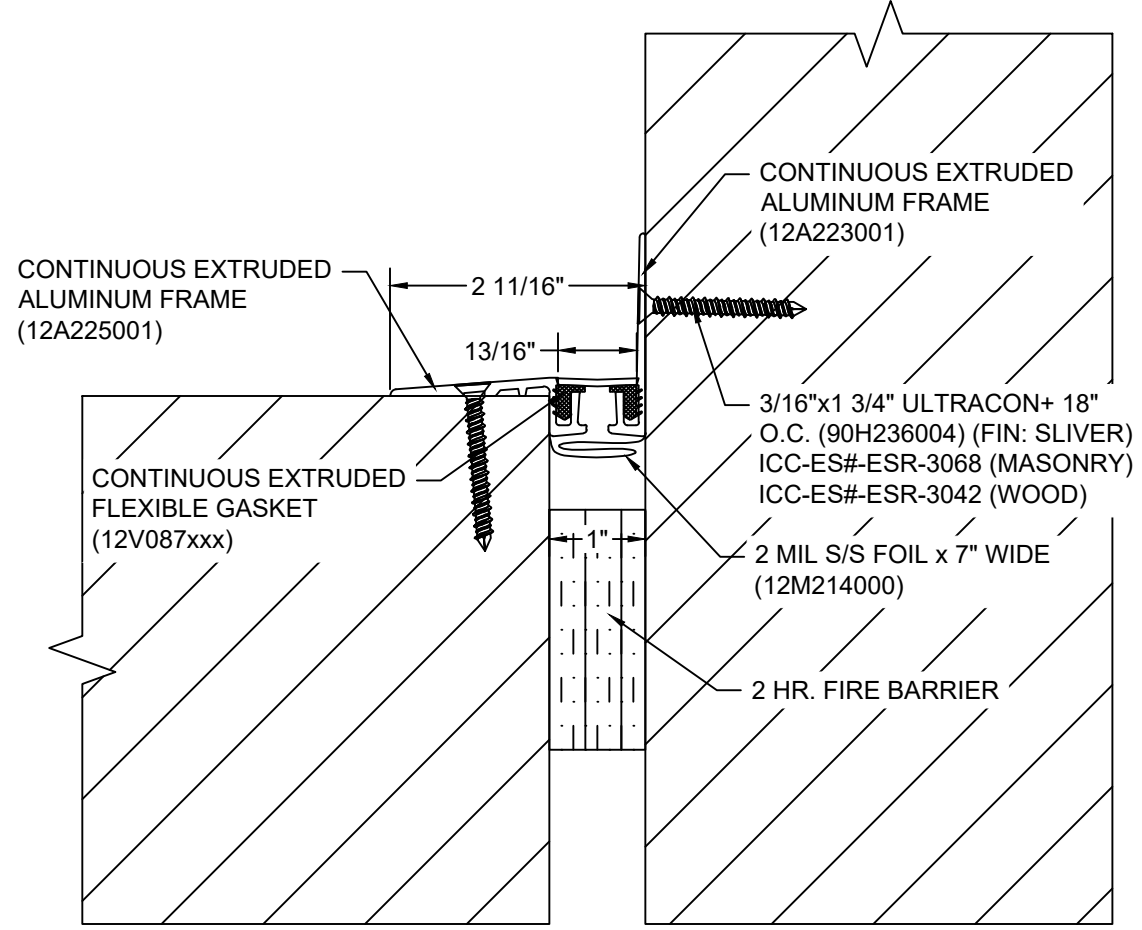

Model: GFSW-100WL W/ FB

CS Construction Specialties®
www.c-sgroup.com
6696 Route 405 Highway, Muncy, PA 17756
Phone: (800) 233-8493 / Fax: (570) 546-8022
895 Lakefront Promenade, Mississauga, Ontario L5E 2C2 Canada
Phone: (888) 895-8955 / Fax: (905) 274-6241

© Copyright 2018 Construction Specialties, Inc.

PROJECT:	SCALE: NTS
CUSTOMER:	DATE:
LOCATION:	JOB NO.:
DRAWN BY:	SHEET NO.: