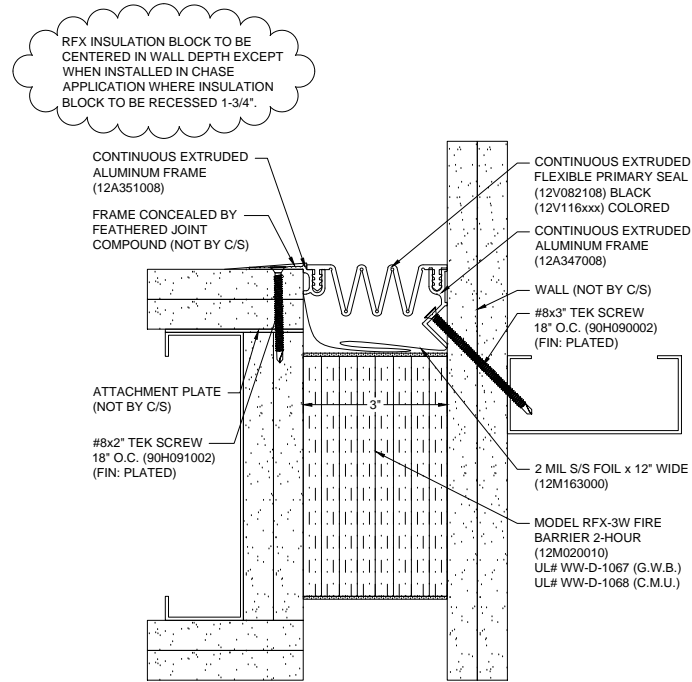

AVAILABLE COLORS:

108 BLACK	270 GREIGE
136 GRAY	232 WHITE

CUSTOM COLORS ARE AVAILABLE AT AN ADDITIONAL CHARGE, SUBJECT TO MINIMUM QUANTITIES.

Model: FWSC-300 W/ FB

Construction Specialties
www.c-sgroup.com

6696 Route 405 Highway, Muncy, PA 17756
Phone: (800) 233-8493 / Fax: (570) 546-8022

895 Lakefront Promenade, Mississauga, Ontario L5E 2C2 Canada
Phone: (888) 895-8955 / Fax: (905) 274-6241

DISCLAIMER:

PROJECT:	SCALE: 3" = 1'-0"
CUSTOMER:	DATE:
LOCATION:	JOB NO.:
DRAWN BY:	SHEET NO.: