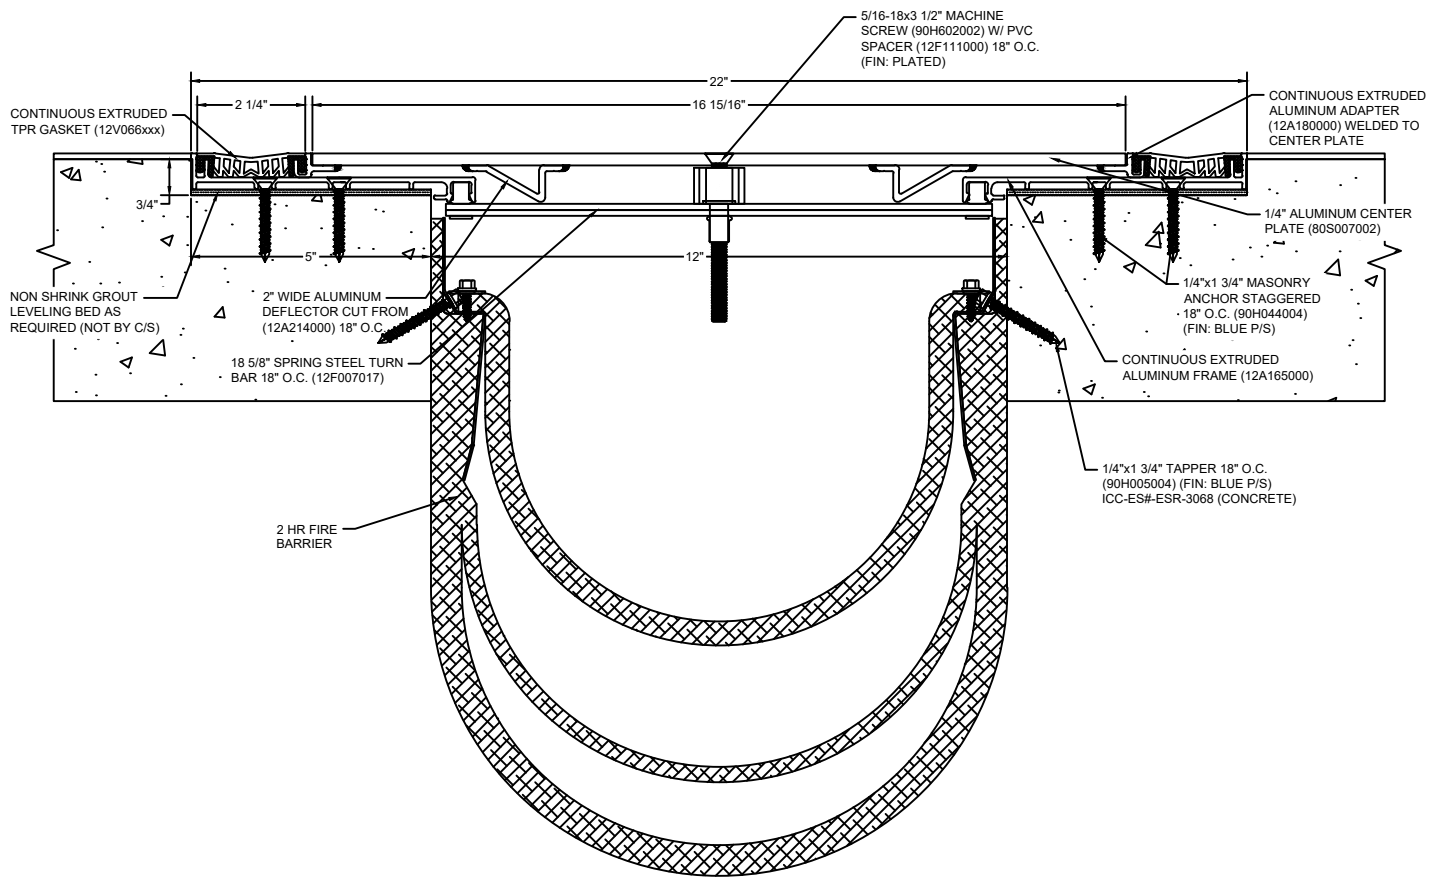

Model: SGP-1200 W/ FB

Construction Specialties®

www.c-sgroup.com

6696 Route 405 Highway, Muncy, PA 17756
Phone: (800) 233-8493 / Fax: (570) 546-8022

895 Lakefront Promenade, Mississauga, Ontario L5E 2C2 Canada
Phone: (888) 895-8955 / Fax: (905) 274-6241

© Copyright 2018 Construction Specialties, Inc.

PROJECT:	SCALE: NTS
CUSTOMER:	DATE:
LOCATION:	JOB NO.:
DRAWN BY:	SHEET NO.: