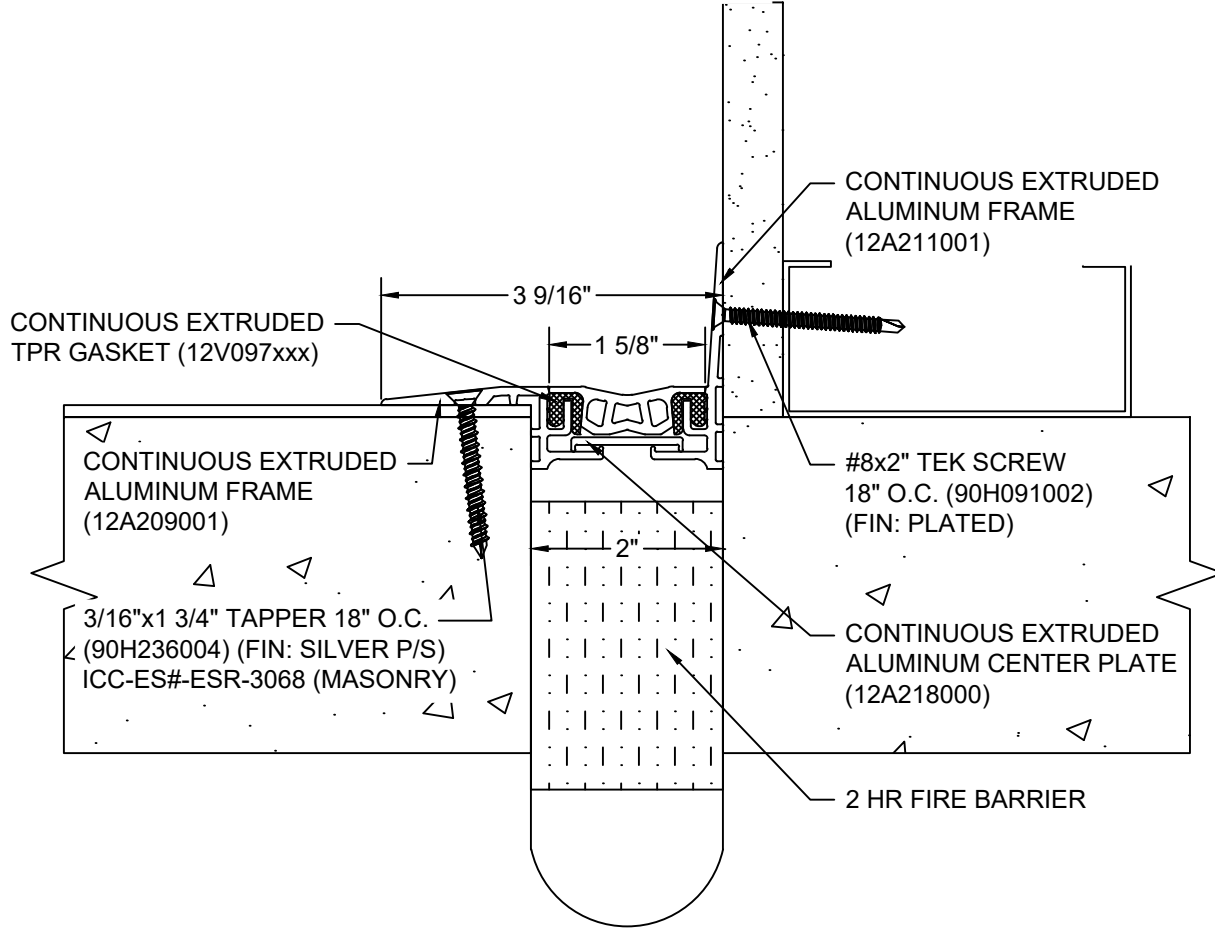

Model: GFSW-200 W/ FB

CS Construction Specialties®
www.c-sgroup.com
6696 Route 405 Highway, Muncy, PA 17756
Phone: (800) 233-8493 / Fax: (570) 546-8022
895 Lakefront Promenade, Mississauga, Ontario L5E 2C2 Canada
Phone: (888) 895-8955 / Fax: (905) 274-6241

© Copyright 2018 Construction Specialties, Inc.

PROJECT:	SCALE: NTS
CUSTOMER:	DATE:
LOCATION:	JOB NO.:
DRAWN BY:	SHEET NO.: