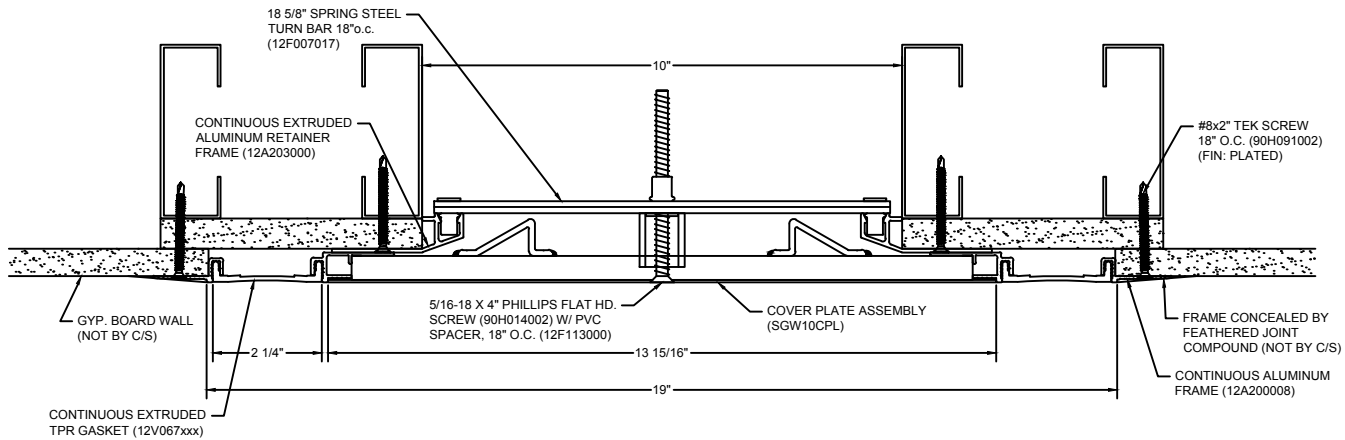

108 BLACK	232 WHITE	AVAILABLE COLORS:	270 GREIGE	136 GRAY
		*** CUSTOM COLORS ARE AVAILABLE AT AN ADDITIONAL CHARGE, SUBJECT TO MINIMUM QUANTITIES. ***		

Model: SGW-1000

 **Construction Specialties**[®]
www.c-sgroup.com
 6696 Route 405 Highway, Muncy, PA 17756
 Phone: (800) 233-8493 / Fax: (570) 546-8022