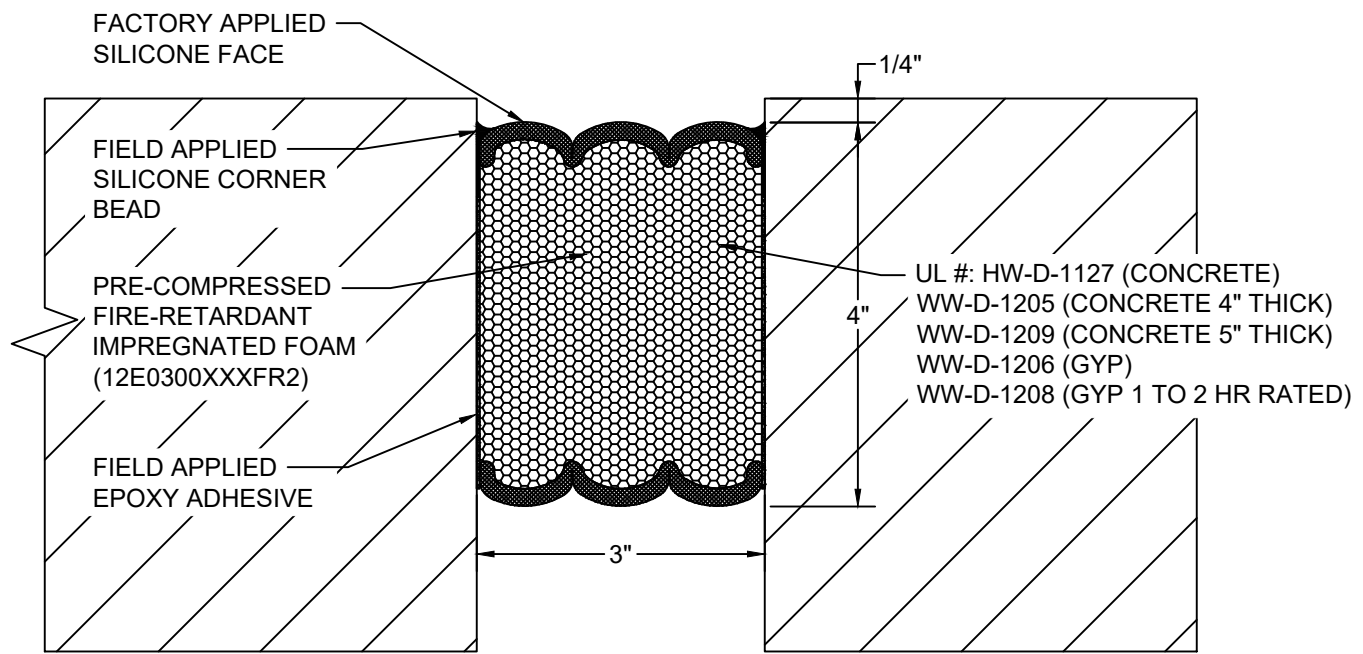

AVAILABLE COLORS:

*** COLORS SHOWN ARE A CLOSE APPROXIMATION OF SILICONE COLORS. THE MOST ACCURATE COLOR WILL BE FOUND VIEWING ACTUAL SILICONE SAMPLES. ***

Model: 2VFR-300

Construction Specialties®
www.c-sgroup.com
 6696 Route 405 Highway, Muncy, PA 17756
 Phone: (800) 233-8493 / Fax: (570) 546-8022
 895 Lakefront Promenade, Mississauga, Ontario L5E 2C2 Canada
 Phone: (888) 895-8955 / Fax: (905) 274-6241