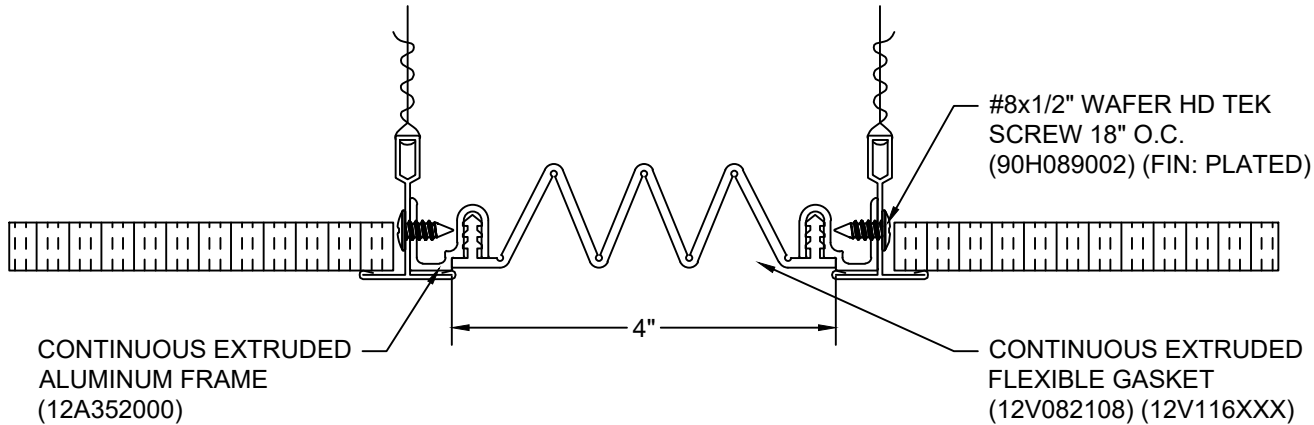

AVAILABLE COLORS:

108 BLACK	270 GREIGE
136 GRAY	232 WHITE

CUSTOM COLORS ARE AVAILABLE AT AN ADDITIONAL CHARGE, SUBJECT TO MINIMUM QUANTITIES.

Model: FCS-400

Construction Specialties
www.c-sgroup.com

6696 Route 405 Highway, Muncy, PA 17756
 Phone: (800) 233-8493 / Fax: (570) 546-8022