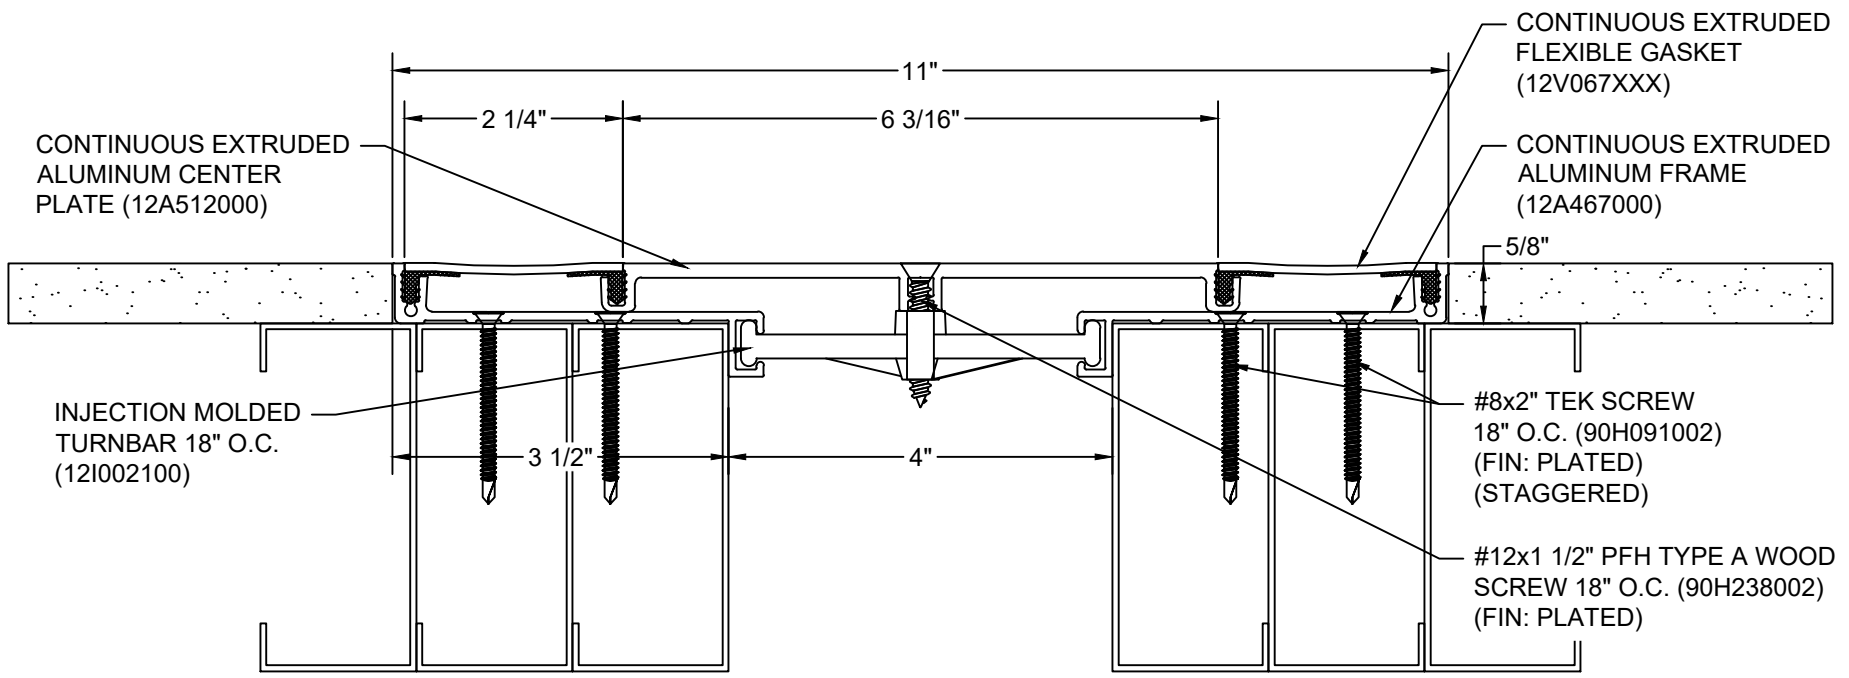

Model: GTW-400

Construction Specialties
www.c-sgroup.com
6696 Route 405 Highway, Muncy, PA 17756
Phone: (800) 233-8493 / Fax: (570) 546-8022
895 Lakefront Promenade, Mississauga, Ontario L5E 2C2 Canada
Phone: (888) 895-8955 / Fax: (905) 274-6241

© Copyright 2016 Construction Specialties, Inc.

PROJECT:	SCALE: NTS
CUSTOMER:	DATE:
LOCATION:	JOB NO.:
DRAWN BY:	SHEET NO.: