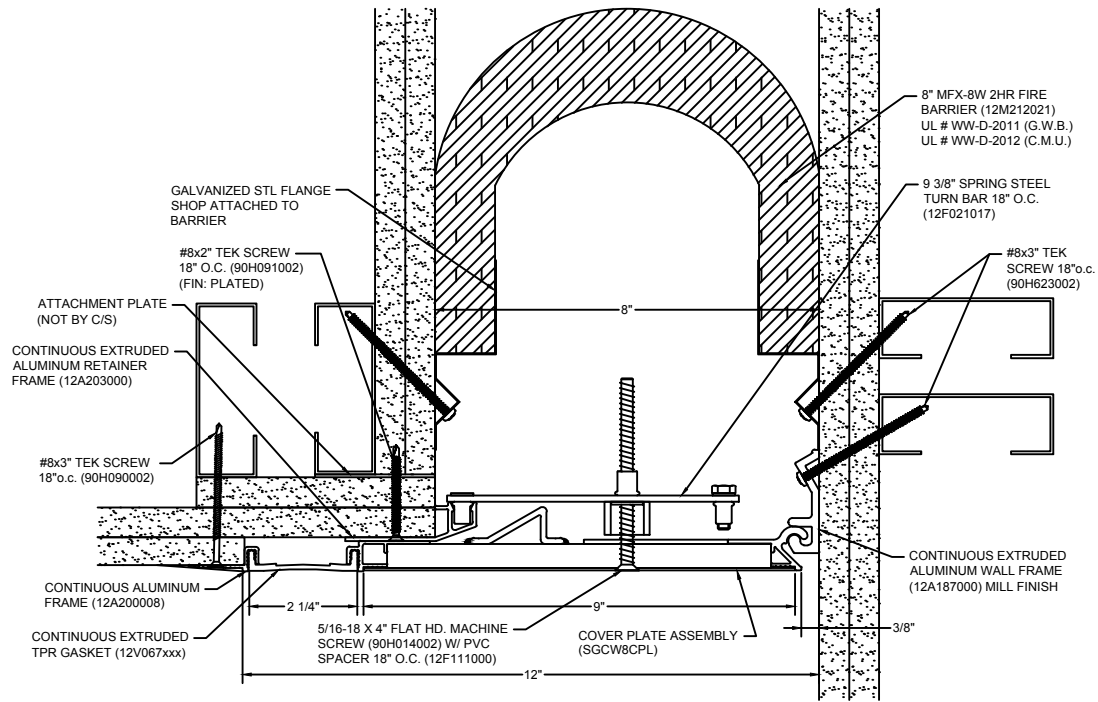

108 BLACK

232 WHITE

AVAILABLE COLORS:

270 GREIGE

136 GRAY

Model: SGWC-800 W/ FB

Construction Specialties

www.c-sgroup.com

6696 Route 405 Highway, Muncy, PA 17756
Phone: (800) 233-8493 / Fax: (570) 546-8022

895 Lakefront Promenade, Mississauga, Ontario L5E 2C2 Canada
Phone: (888) 895-8955 / Fax: (905) 274-6241

© Copyright 2016 Construction Specialties, Inc.

PROJECT:	SCALE: NTS
CUSTOMER:	DATE:
LOCATION:	JOB NO.:
DRAWN BY:	SHEET NO.: