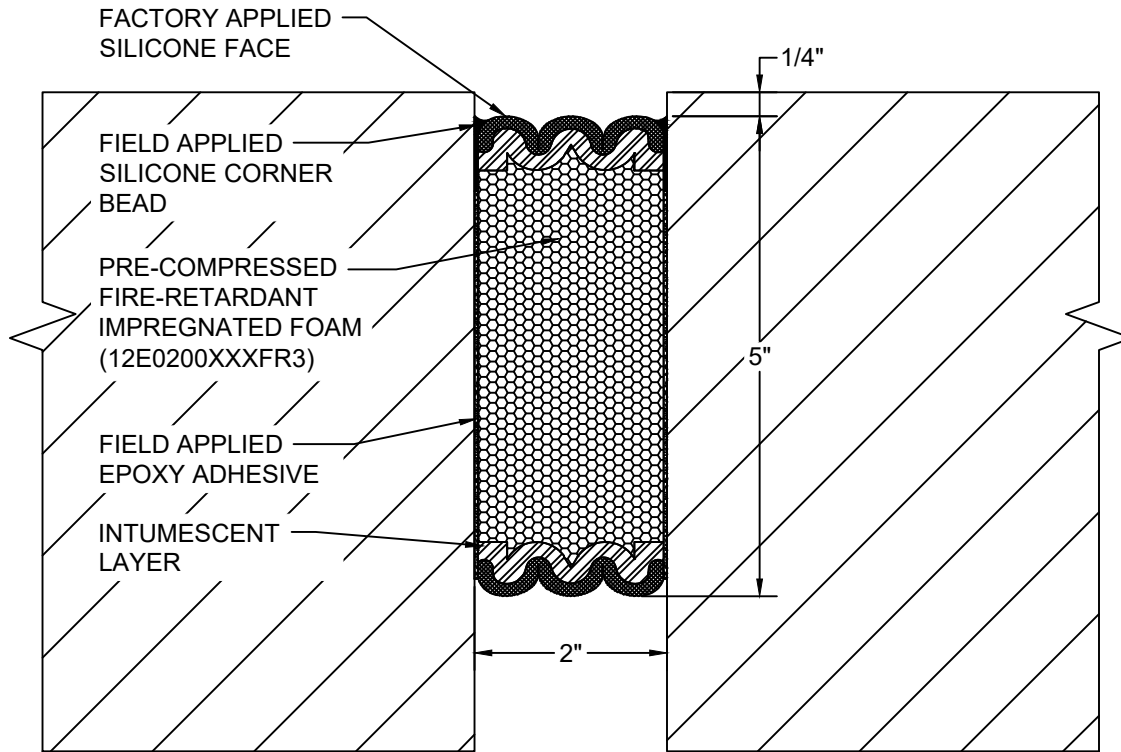

AVAILABLE COLORS:

*** COLORS SHOWN ARE A CLOSE APPROXIMATION OF SILICONE COLORS. THE MOST ACCURATE COLOR WILL BE FOUND VIEWING ACTUAL SILICONE SAMPLES. ***

Model: 3VFR-200

Construction Specialties®
www.c-sgroup.com
 6696 Route 405 Highway, Muncy, PA 17756
 Phone: (800) 233-8493 / Fax: (570) 546-8022
 895 Lakefront Promenade, Mississauga, Ontario L5E 2C2 Canada
 Phone: (888) 895-8955 / Fax: (905) 274-6241