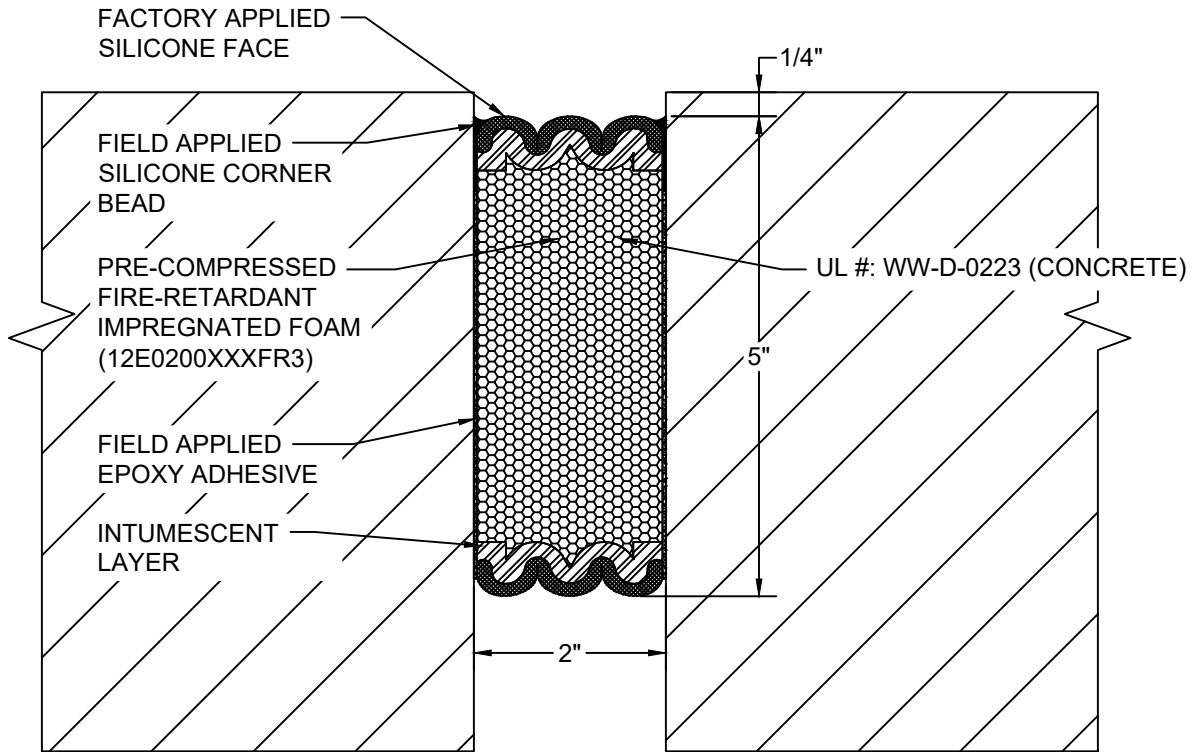

AVAILABLE COLORS:

*** COLORS SHOWN ARE A CLOSE APPROXIMATION OF SILICONE COLORS. THE MOST ACCURATE COLOR WILL BE FOUND VIEWING ACTUAL SILICONE SAMPLES. ***

Model: 3VFR-200

Construction Specialties®
www.c-sgroup.com
 6696 Route 405 Highway, Muncy, PA 17756
 Phone: (800) 233-8493 / Fax: (570) 546-8022
 895 Lakefront Promenade, Mississauga, Ontario L5E 2C2 Canada
 Phone: (888) 895-8955 / Fax: (905) 274-6241