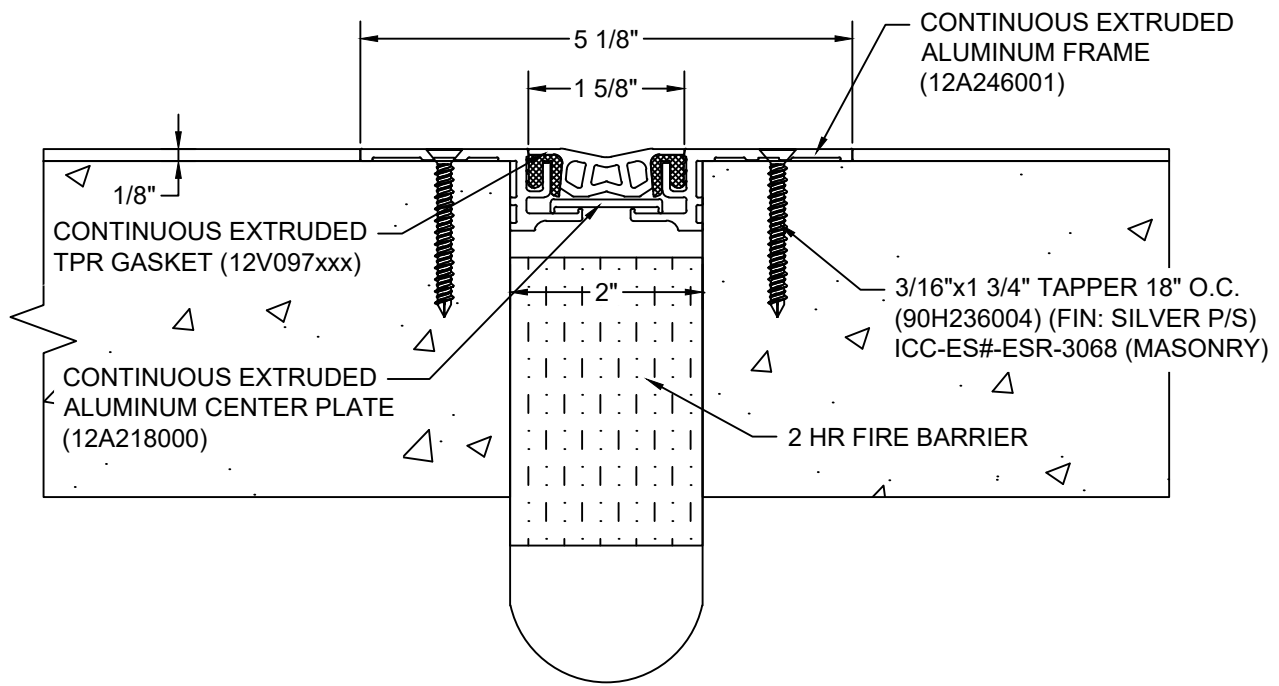

Model: GFST-200 W/ FB

Construction Specialties®

www.c-sgroup.com

6696 Route 405 Highway, Muncy, PA 17756
Phone: (800) 233-8493 / Fax: (570) 546-8022

895 Lakefront Promenade, Mississauga, Ontario L5E 2C2 Canada
Phone: (888) 895-8955 / Fax: (905) 274-6241

© Copyright 2018 Construction Specialties, Inc.

PROJECT:	SCALE: NTS
CUSTOMER:	DATE:
LOCATION:	JOB NO.:
DRAWN BY:	SHEET NO.: