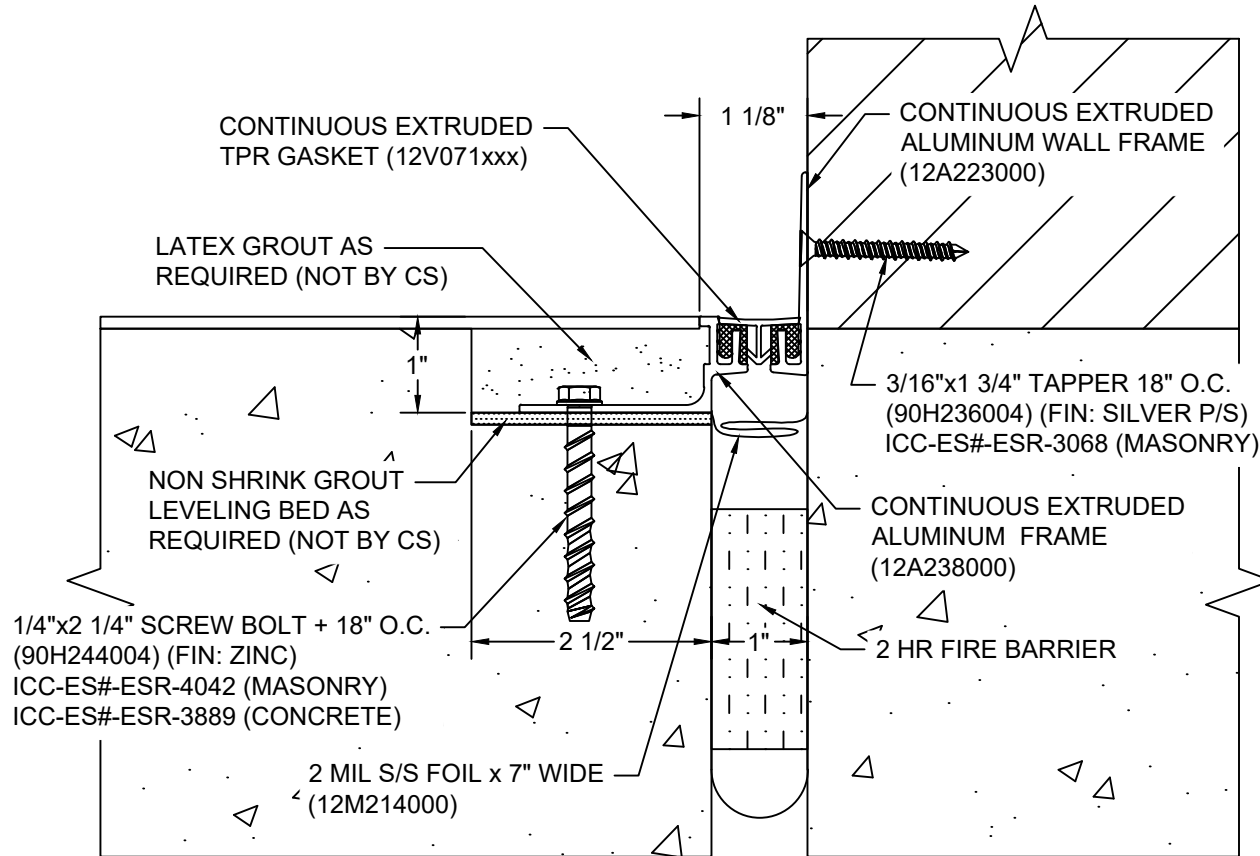

Model: GFTW-100X1 W/ FB

CS **Construction Specialties®**
www.c-sgroup.com
6696 Route 405 Highway, Muncy, PA 17756
Phone: (800) 233-8493 / Fax: (570) 546-8022
895 Lakefront Promenade, Mississauga, Ontario L5E 2C2 Canada
Phone: (888) 895-8955 / Fax: (905) 274-6241

© Copyright 2018 Construction Specialties, Inc.

PROJECT:	SCALE: NTS
CUSTOMER:	DATE:
LOCATION:	JOB NO.:
DRAWN BY:	SHEET NO.: