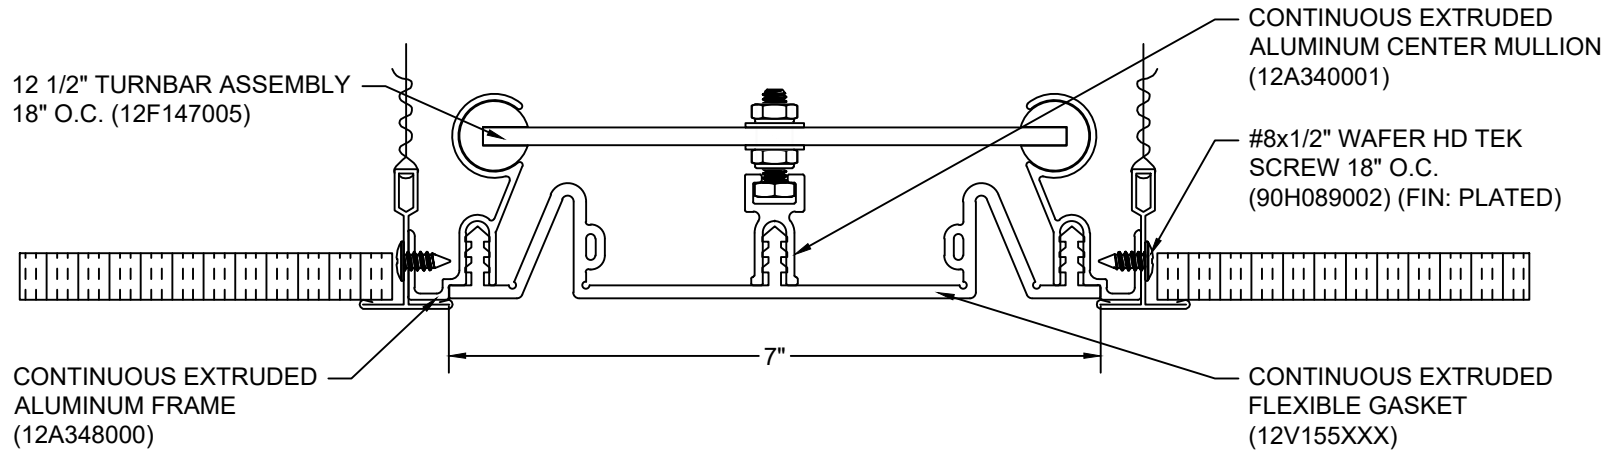

AVAILABLE COLORS:

108 BLACK	270 GREIGE
136 GRAY	232 WHITE

CUSTOM COLORS ARE AVAILABLE AT AN ADDITIONAL CHARGE, SUBJECT TO MINIMUM QUANTITIES.

Model: FCF-700

Construction Specialties
www.c-sgroup.com

6696 Route 405 Highway, Muncy, PA 17756
Phone: (800) 233-8493 / Fax: (570) 546-8022

895 Lakefront Promenade, Mississauga, Ontario L5E 2C2 Canada
Phone: (888) 895-8955 / Fax: (905) 274-6241

DISCLAIMER:

PROJECT:	SCALE: 1:2
CUSTOMER:	DATE:
LOCATION:	JOB NO.:
DRAWN BY:	SHEET NO.: