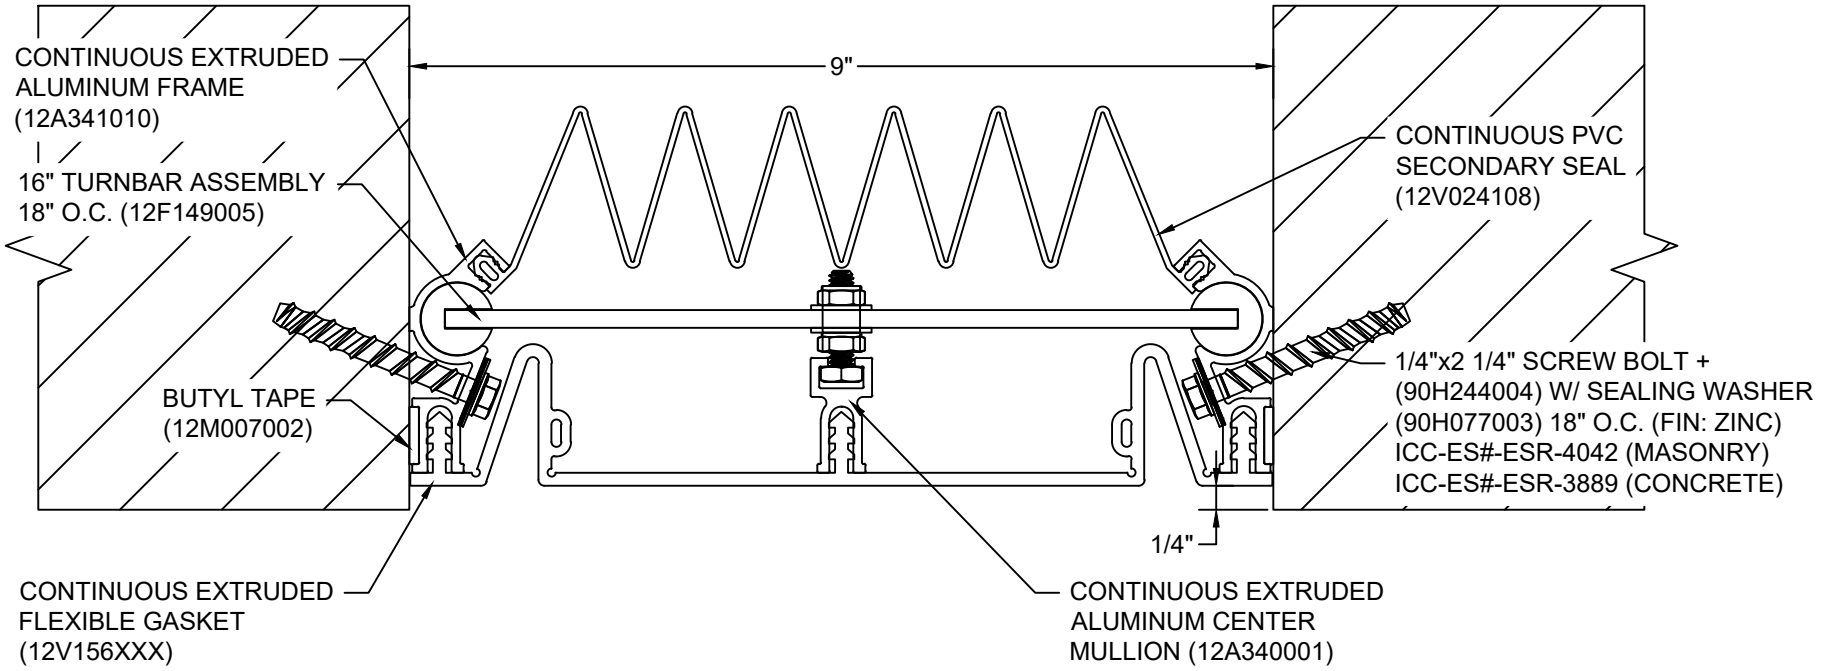

Model: SF-900

Construction Specialties
www.c-sgroup.com
6696 Route 405 Highway, Muncy, PA 17756
Phone: (800) 233-8493 / Fax: (570) 546-8022
895 Lakefront Promenade, Mississauga, Ontario L5E 2C2 Canada
Phone: (888) 895-8955 / Fax: (905) 274-6241

© Copyright 2016 Construction Specialties, Inc.

PROJECT:	SCALE: NTS
CUSTOMER:	DATE:
LOCATION:	JOB NO.:
DRAWN BY:	SHEET NO.: