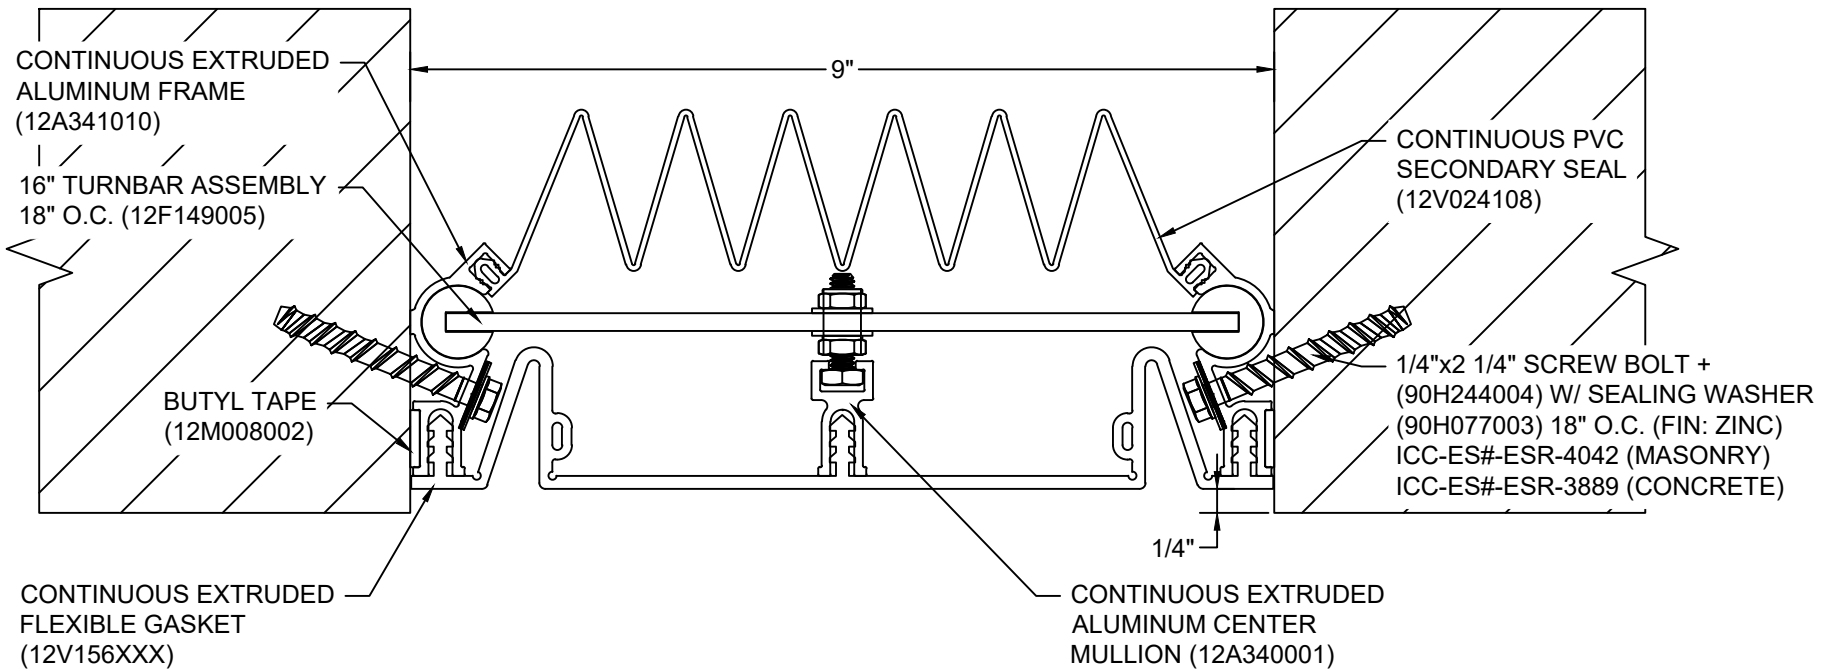

Model: SF-900

Construction Specialties®
www.c-sgroup.com
6696 Route 405 Highway, Muncy, PA 17756
Phone: (800) 233-8493 / Fax: (570) 546-8022
895 Lakefront Promenade, Mississauga, Ontario L5E 2C2 Canada
Phone: (888) 895-8955 / Fax: (905) 274-6241

© Copyright 2018 Construction Specialties, Inc.

PROJECT:	SCALE: NTS
CUSTOMER:	DATE:
LOCATION:	JOB NO.:
DRAWN BY:	SHEET NO.: