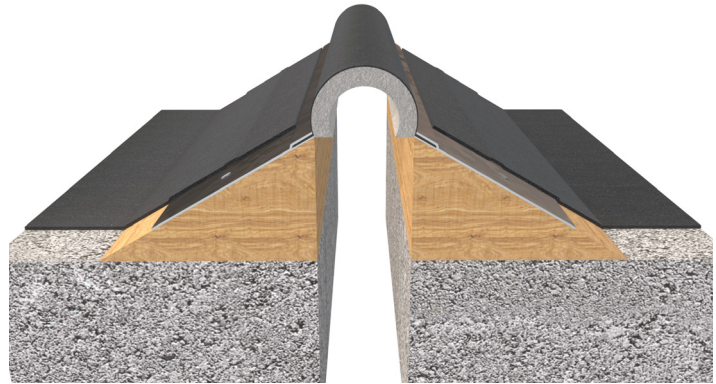

BRJ & BRJW-EJ Series

TECHNICAL DATA:

Flanges (*=Optional flanges – Galvanized is standard)

- Galvanized Steel - 26 Gage
- Stainless Steel* - 0.018"
- Aluminum* - 0.032"
- Copper* - 16 Oz.
- Welded PVC* (Available with PVC membrane only)

Membrane (*=Optional material – EPDM is standard)

- EPDM – 60 Mil, Black
- Neoprene* – 60 Mil, Black
- PVC* – 60 Mil or 80 Mil reinforced, White

Support Foam

- K Factor – 0.25 @ Ambient
- Thickness – Varies per Joint Size