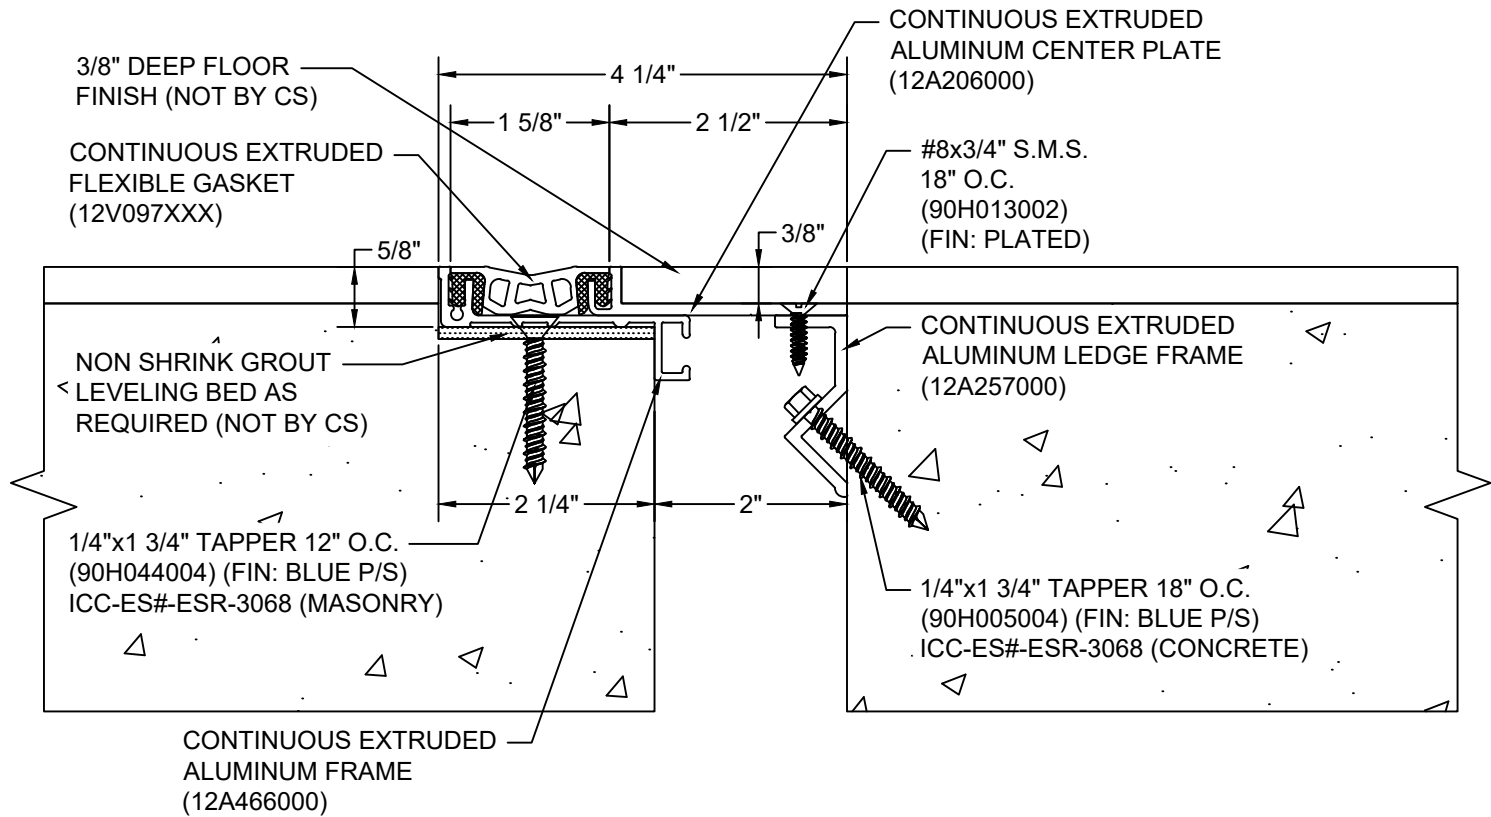

Model: GTRM-200D

Construction Specialties®
www.c-sgroup.com
6696 Route 405 Highway, Muncy, PA 17756
Phone: (800) 233-8493 / Fax: (570) 546-8022
895 Lakefront Promenade, Mississauga, Ontario L5E 2C2 Canada
Phone: (888) 895-8955 / Fax: (905) 274-6241

© Copyright 2018 Construction Specialties, Inc.

PROJECT:	SCALE: NTS
CUSTOMER:	DATE:
LOCATION:	JOB NO.:
DRAWN BY:	SHEET NO.: