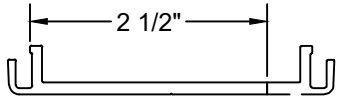

Model: GTRM-200D

Construction Specialties®
www.c-sgroup.com
6696 Route 405 Highway, Muncy, PA 17756
Phone: (800) 233-8493 / Fax: (570) 546-8022
895 Lakefront Promenade, Mississauga, Ontario L5E 2C2 Canada
Phone: (888) 895-8955 / Fax: (905) 274-6241

© Copyright 2018 Construction Specialties, Inc.

PROJECT:	SCALE: NTS
CUSTOMER:	DATE:
LOCATION:	JOB NO.:
DRAWN BY:	SHEET NO.: