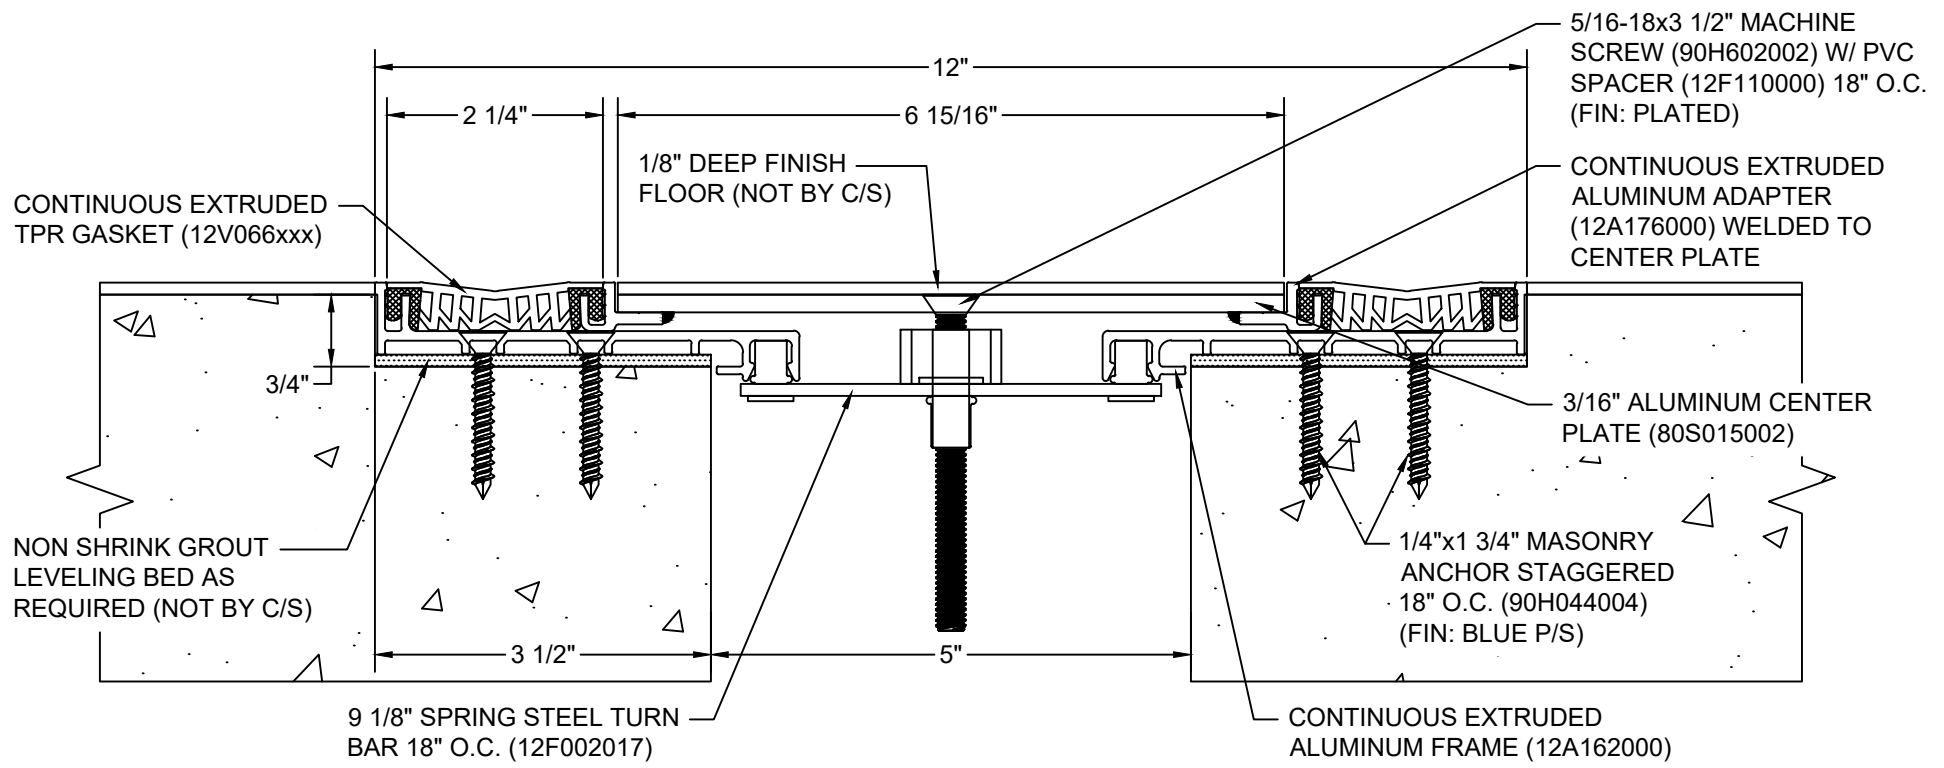

Model: SGR-500

CS Construction Specialties®
www.c-sgroup.com
6696 Route 405 Highway, Muncy, PA 17756
Phone: (800) 233-8493 / Fax: (570) 546-8022

895 Lakefront Promenade, Mississauga, Ontario L5E 2C2 Canada
Phone: (888) 895-8955 / Fax: (905) 274-6241

© Copyright 2018 Construction Specialties, Inc.

PROJECT:	SCALE: NTS
CUSTOMER:	DATE:
LOCATION:	JOB NO.:
DRAWN BY:	SHEET NO.: