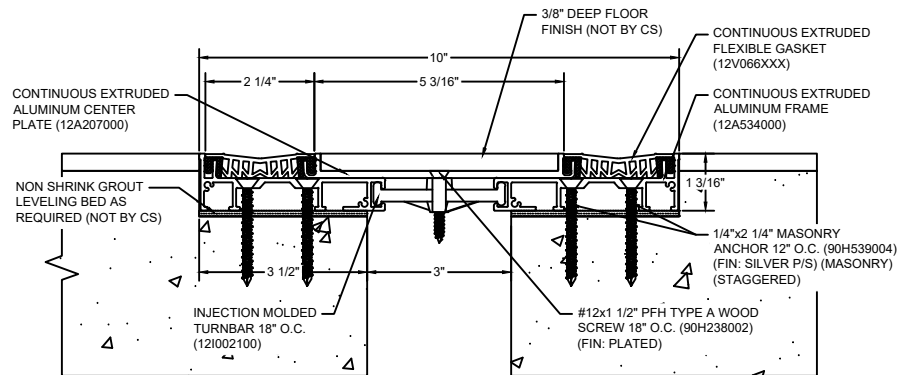

Model: DGTR-300D

CS **Construction Specialties®**
www.c-sgroup.com
6696 Route 405 Highway, Muncy, PA 17756
Phone: (800) 233-8493 / Fax: (570) 546-8022
895 Lakefront Promenade, Mississauga, Ontario L5E 2C2 Canada
Phone: (888) 895-8955 / Fax: (905) 274-6241

© Copyright 2018 Construction Specialties, Inc.

PROJECT:	SCALE: NTS
CUSTOMER:	DATE:
LOCATION:	JOB NO.:
DRAWN BY:	SHEET NO.: