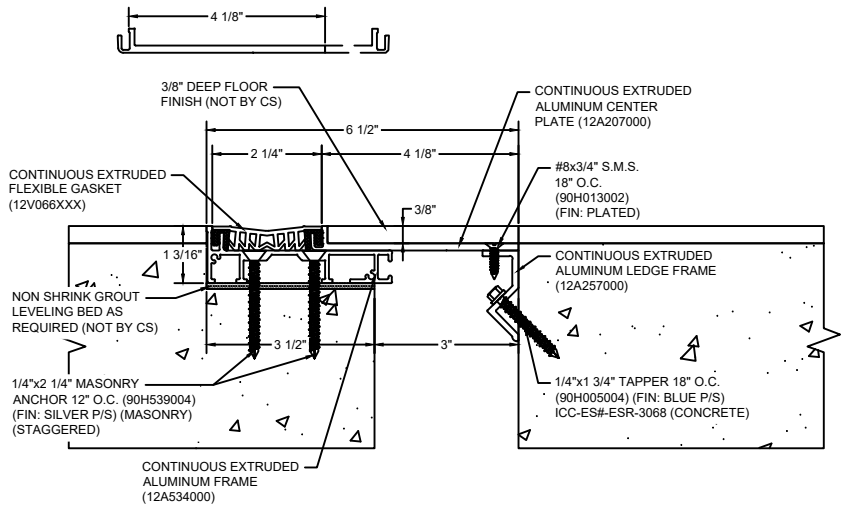

Model: DGTRM-300D

Construction Specialties® www.c-sgroup.com 6696 Route 405 Highway, Muncy, PA 17756 Phone: (800) 233-8493 / Fax: (570) 546-8022 895 Lakefront Promenade, Mississauga, Ontario L5E 2C2 Canada Phone: (888) 895-8955 / Fax: (905) 274-6241	© Copyright 2018 Construction Specialties, Inc.	PROJECT:	SCALE: NTS
		CUSTOMER:	DATE:
		LOCATION:	JOB NO.:
		DRAWN BY:	SHEET NO.: