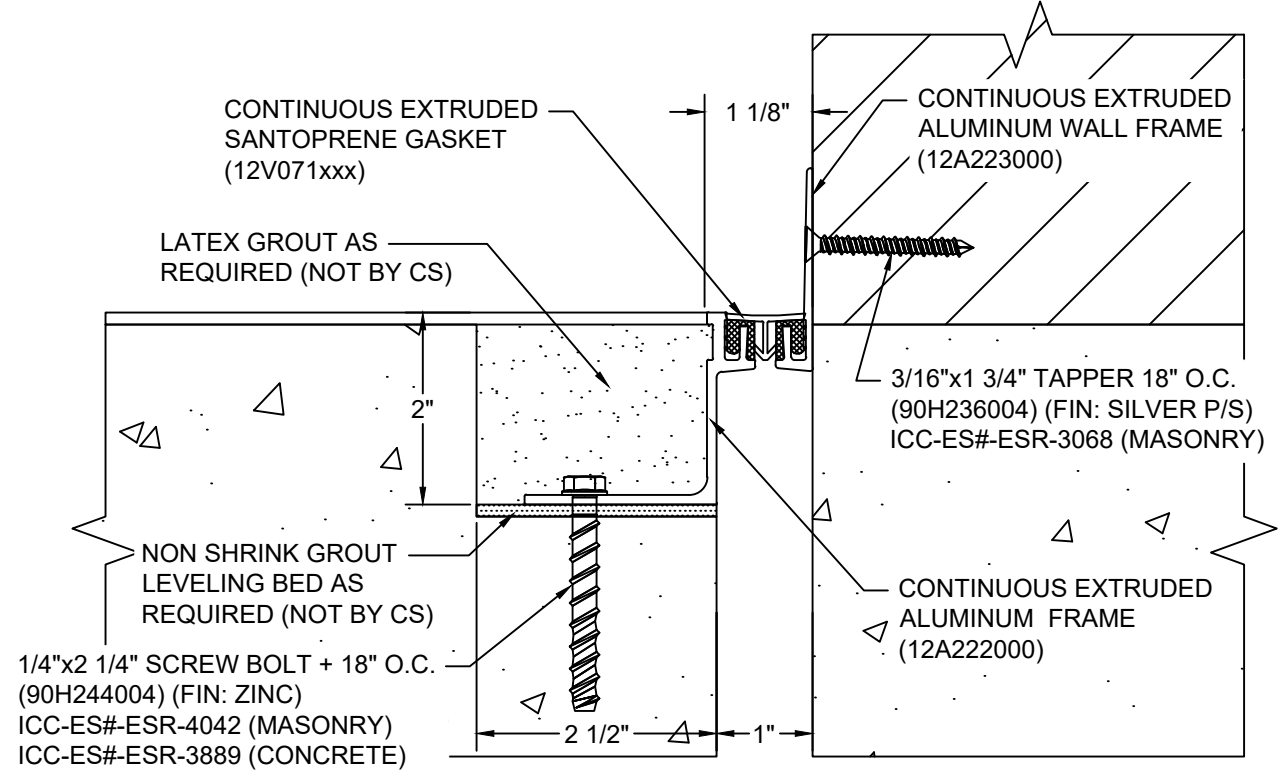

Model: GFTW-100X2

Construction Specialties
www.c-sgroup.com

6696 Route 405 Highway, Muncy, PA 17756
Phone: (800) 233-8493 / Fax: (570) 546-8022

895 Lakefront Promenade, Mississauga, Ontario L5E 2C2 Canada
Phone: (888) 895-8955 / Fax: (905) 274-6241

© Copyright 2016 Construction Specialties, Inc.

PROJECT:	SCALE: NTS
CUSTOMER:	DATE:
LOCATION:	JOB NO.:
DRAWN BY:	SHEET NO.: