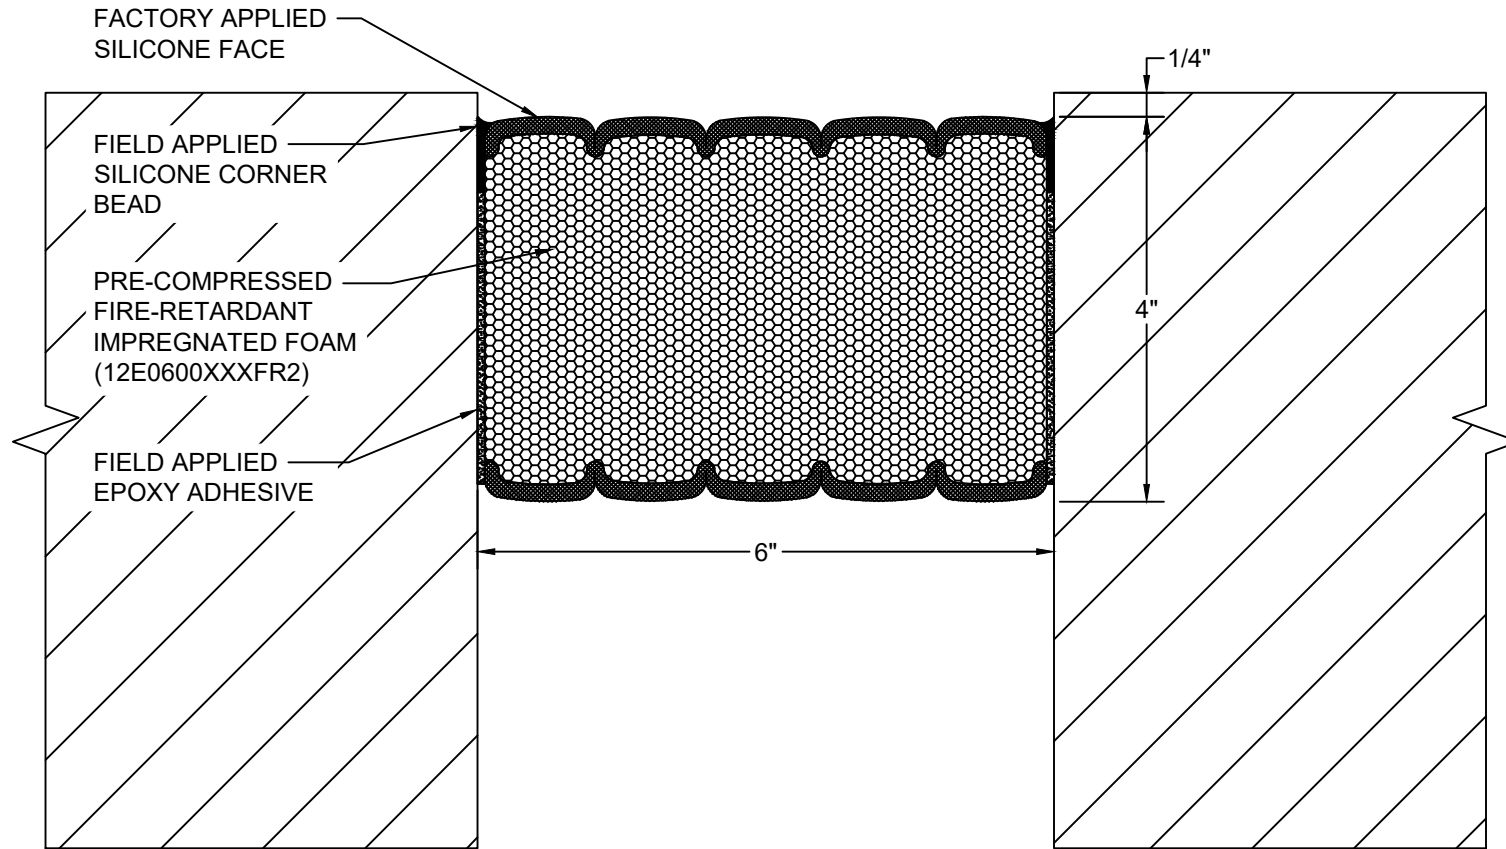

AVAILABLE COLORS:

*** COLORS SHOWN ARE A CLOSE APPROXIMATION OF SILICONE COLORS. THE MOST ACCURATE COLOR WILL BE FOUND VIEWING ACTUAL SILICONE SAMPLES. ***

Model: 2VFR-600

Construction Specialties®
www.csgroup.com
 6696 Route 405 Highway, Muncy, PA 17756
 Phone: (800) 233-8493 / Fax: (570) 546-8022
 895 Lakefront Promenade, Mississauga, Ontario L5E 2C2 Canada
 Phone: (888) 895-8955 / Fax: (905) 274-6241