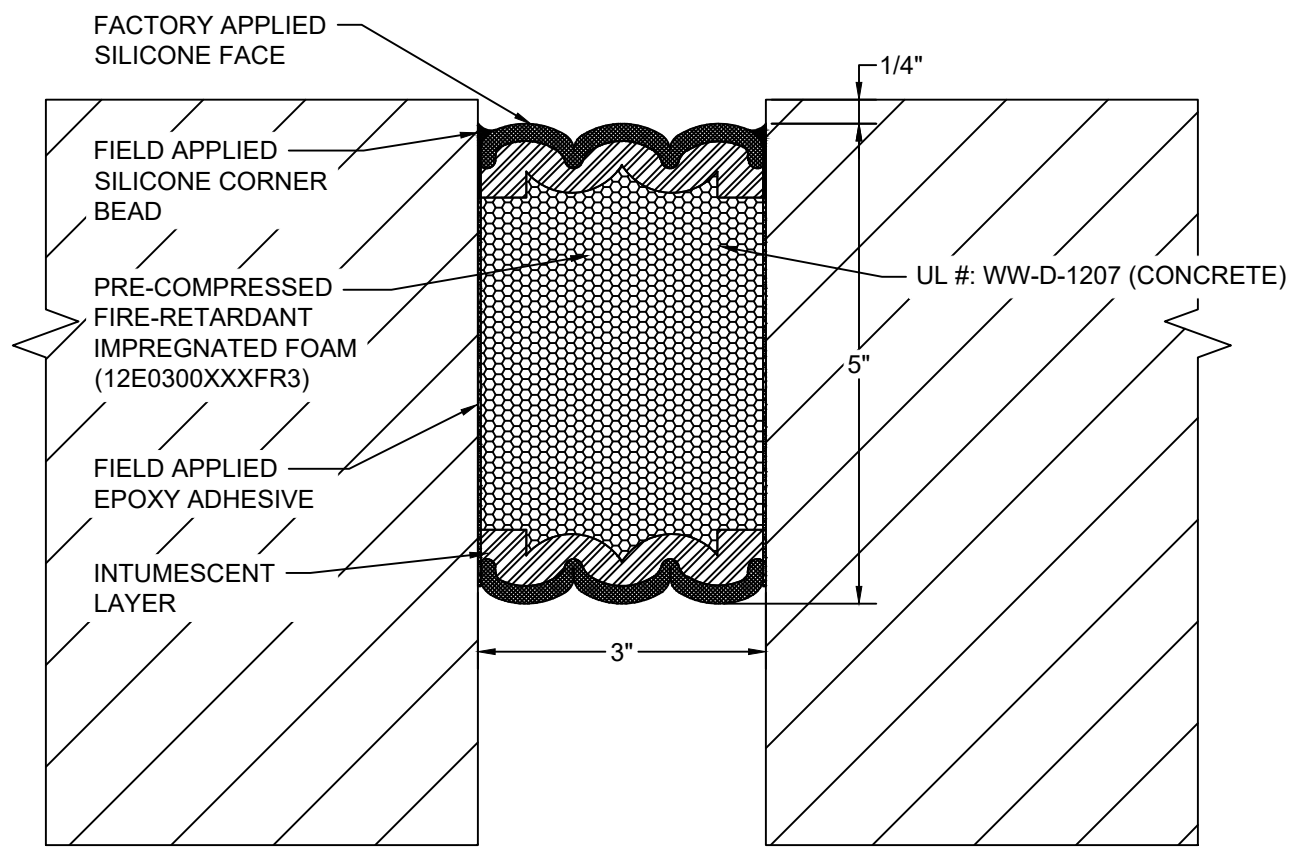

AVAILABLE COLORS:

*** COLORS SHOWN ARE A CLOSE APPROXIMATION OF SILICONE COLORS. THE MOST ACCURATE COLOR WILL BE FOUND VIEWING ACTUAL SILICONE SAMPLES. ***

Model: 3VFR-300

Construction Specialties®
www.c-sgroup.com
 6696 Route 405 Highway, Muncy, PA 17756
 Phone: (800) 233-8493 / Fax: (570) 546-8022
 895 Lakefront Promenade, Mississauga, Ontario L5E 2C2 Canada
 Phone: (888) 895-8955 / Fax: (905) 274-6241