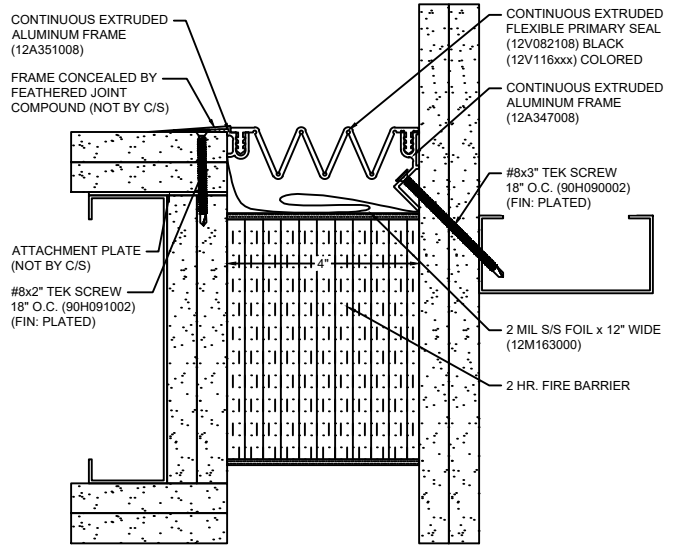

Model: FWSC-400 W/ FB

Construction Specialties® www.c-sgroup.com 6696 Route 405 Highway, Muncy, PA 17756 Phone: (800) 233-8493 / Fax: (570) 546-8022 895 Lakefront Promenade, Mississauga, Ontario L5E 2C2 Canada Phone: (888) 895-8955 / Fax: (905) 274-6241	© Copyright 2018 Construction Specialties, Inc.	PROJECT:	SCALE: NTS
		CUSTOMER:	DATE:
		LOCATION:	JOB NO.:
		DRAWN BY:	SHEET NO.: