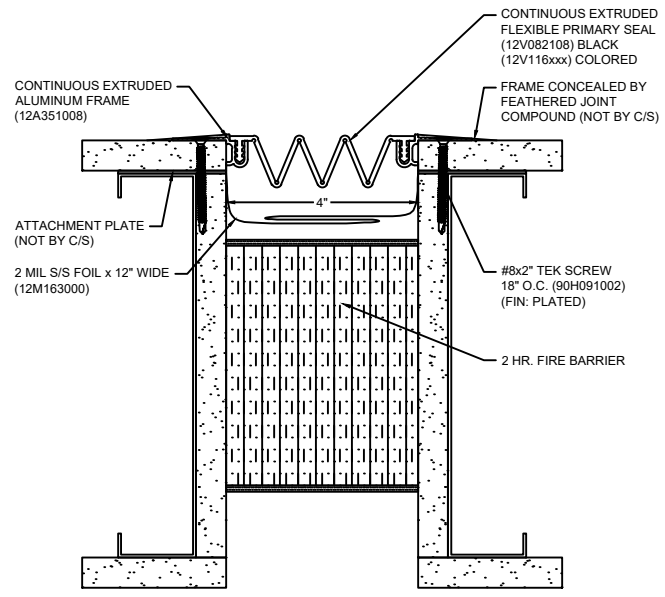

Model: FWS-400 W/ FB

Construction Specialties® www.c-sgroup.com 6696 Route 405 Highway, Muncy, PA 17756 Phone: (800) 233-8493 / Fax: (570) 546-8022 895 Lakefront Promenade, Mississauga, Ontario L5E 2C2 Canada Phone: (888) 895-8955 / Fax: (905) 274-6241	© Copyright 2018 Construction Specialties, Inc.	PROJECT:	SCALE: NTS
		CUSTOMER:	DATE:
		LOCATION:	JOB NO.:
		DRAWN BY:	SHEET NO.: