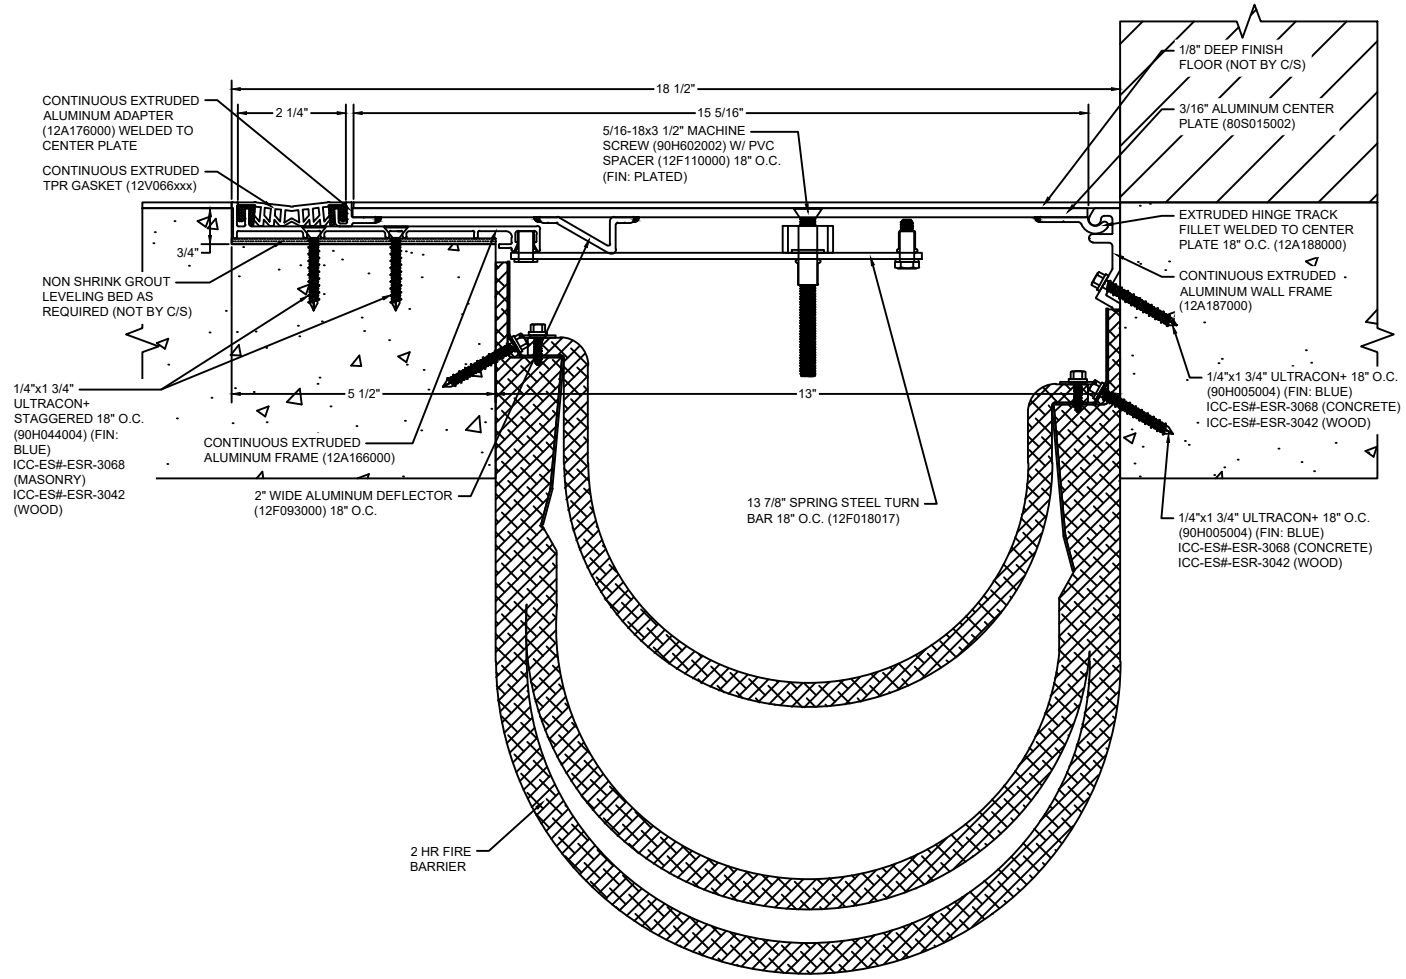

Model: SGRW-1300 W/ FB

Construction Specialties®

www.c-sgroup.com

6696 Route 405 Highway, Muncy, PA 17756
Phone: (800) 233-8493 / Fax: (570) 546-8022

895 Lakefront Promenade, Mississauga, Ontario L5E 2C2 Canada
Phone: (888) 895-8955 / Fax: (905) 274-6241

© Copyright 2018 Construction Specialties, Inc.

PROJECT:	SCALE: NTS
CUSTOMER:	DATE:
LOCATION:	JOB NO.:
DRAWN BY:	SHEET NO.: