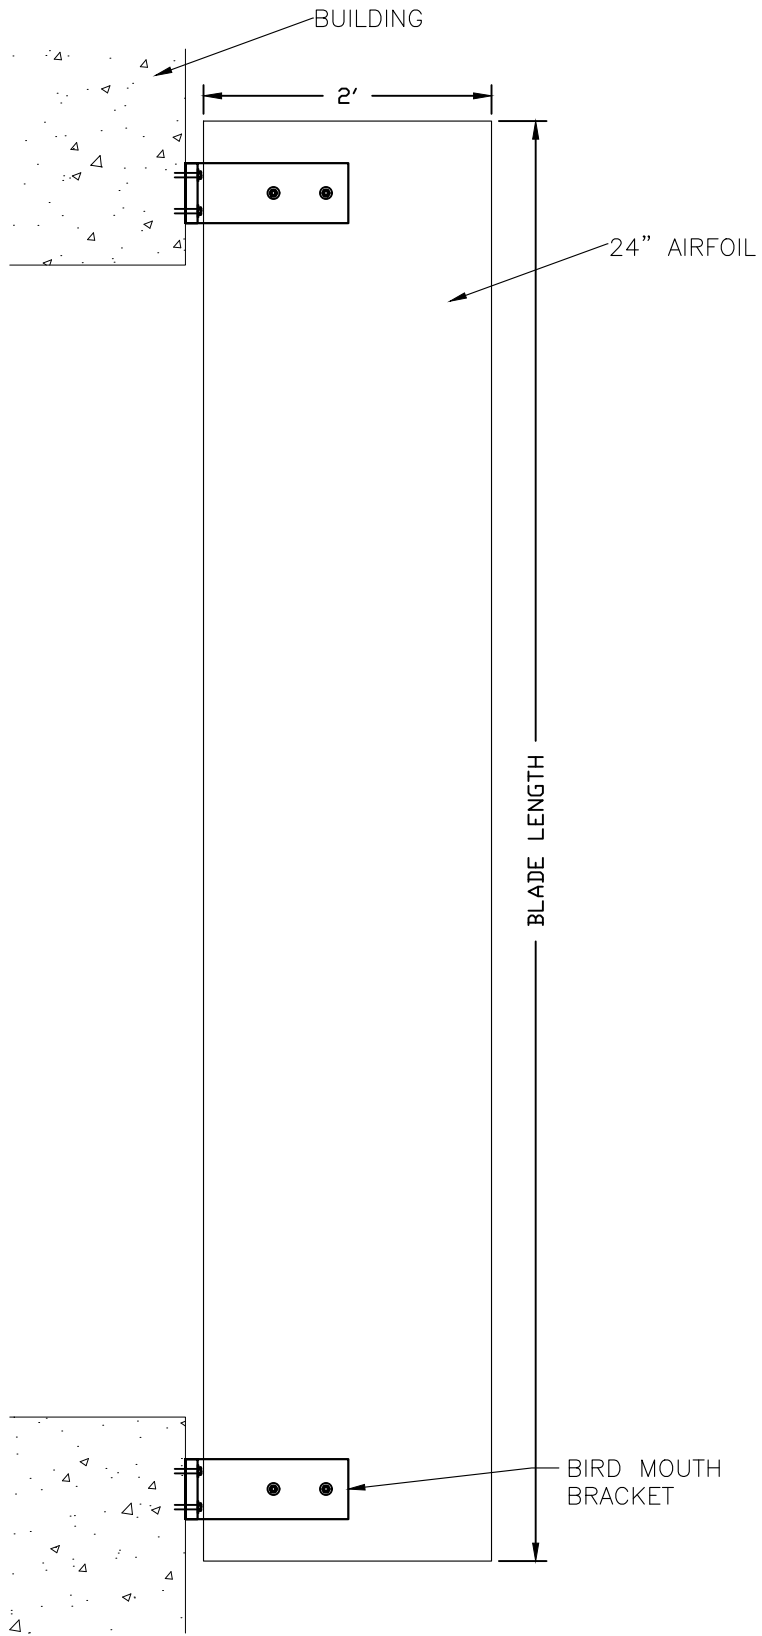

PLAN

SECTION

Construction Specialties™
 3 WERNER WAY, LEBANON, NEW JERSEY
 PHONE: 1-800-233-8493

PROJECT: MEGAFINS	REVISION:
TITLE: 24" AFB W/ CASTING	DATE: 08-17-2022
SCALE: 3/4"=1'	SHEET: 2 OF 2
DRW BY: N SHRIRAM	DRW NO : RD- 7292