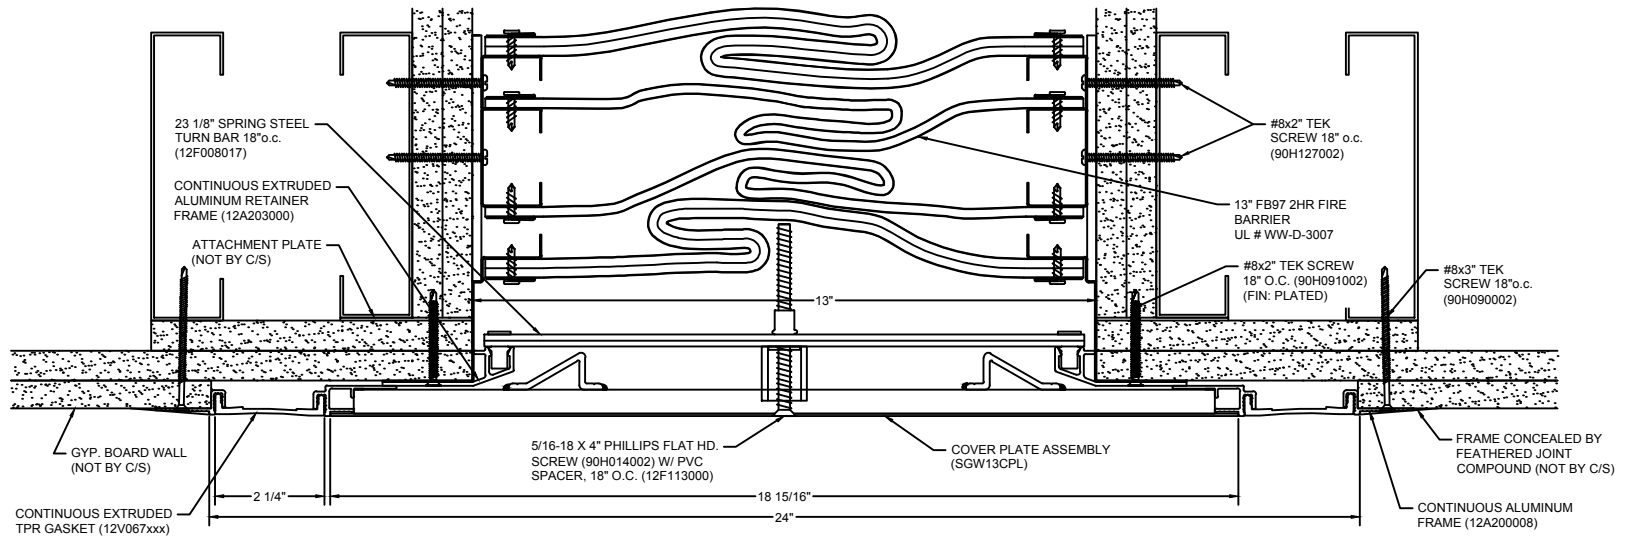

108 BLACK 232 WHITE **AVAILABLE COLORS:** 270 GREIGE 136 GRAY

*** CUSTOM COLORS ARE AVAILABLE AT AN ADDITIONAL CHARGE, SUBJECT TO MINIMUM QUANTITIES. ***

Model: SGW-1300 W/ FB

CS **Construction Specialties**[®]
www.c-sgroup.com
 6696 Route 405 Highway, Muncy, PA 17756
 Phone: (800) 233-8493 / Fax: (570) 546-8022