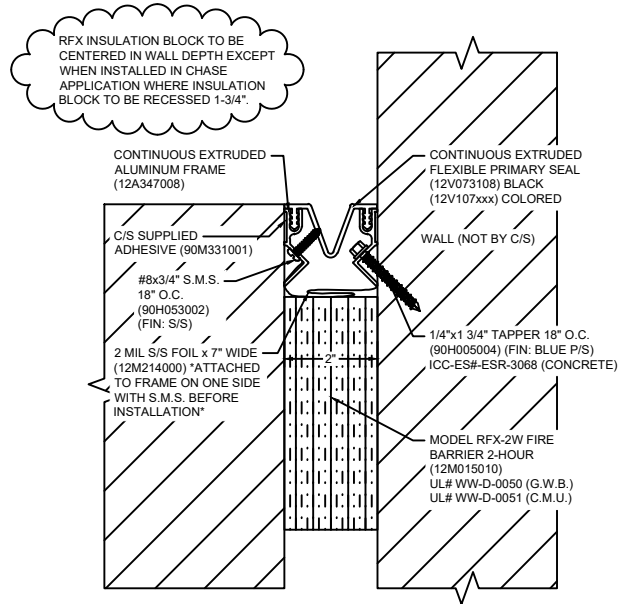

AVAILABLE COLORS:

108 BLACK	270 GREIGE
136 GRAY	232 WHITE

CUSTOM COLORS ARE AVAILABLE AT AN ADDITIONAL CHARGE, SUBJECT TO MINIMUM QUANTITIES.

Model: FWSC-200M W/ FB

Construction Specialties
www.c-sgroup.com

6696 Route 405 Highway, Muncy, PA 17756
Phone: (800) 233-8493 / Fax: (570) 546-8022

895 Lakefront Promenade, Mississauga, Ontario L5E 2C2 Canada
Phone: (888) 895-8955 / Fax: (905) 274-6241

DISCLAIMER:

PROJECT:	SCALE: 1:4
CUSTOMER:	DATE:
LOCATION:	JOB NO.:
DRAWN BY:	SHEET NO.: