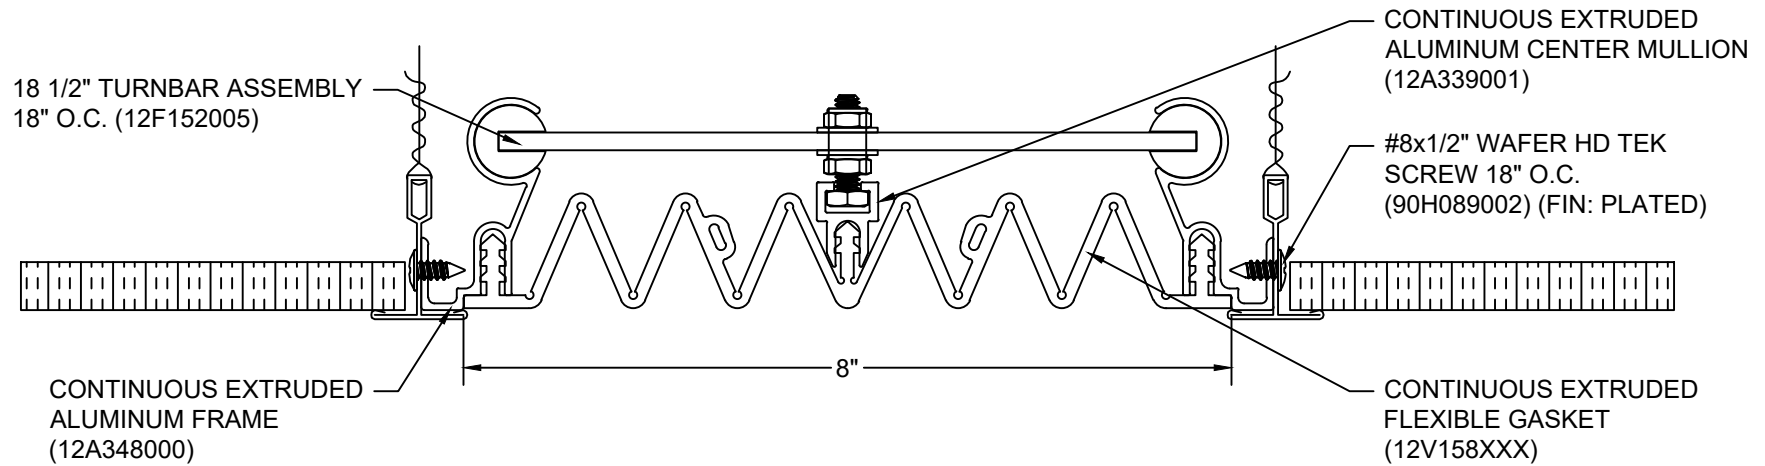

108 BLACK

232 WHITE

AVAILABLE COLORS:

270 GREIGE

136 GRAY

Model: FCS-800

Construction Specialties

www.c-sgroup.com

6696 Route 405 Highway, Muncy, PA 17756
Phone: (800) 233-8493 / Fax: (570) 546-8022

895 Lakefront Promenade, Mississauga, Ontario L5E 2C2 Canada
Phone: (888) 895-8955 / Fax: (905) 274-6241

© Copyright 2016 Construction Specialties, Inc.

PROJECT:	SCALE: NTS
CUSTOMER:	DATE:
LOCATION:	JOB NO.:
DRAWN BY:	SHEET NO.: