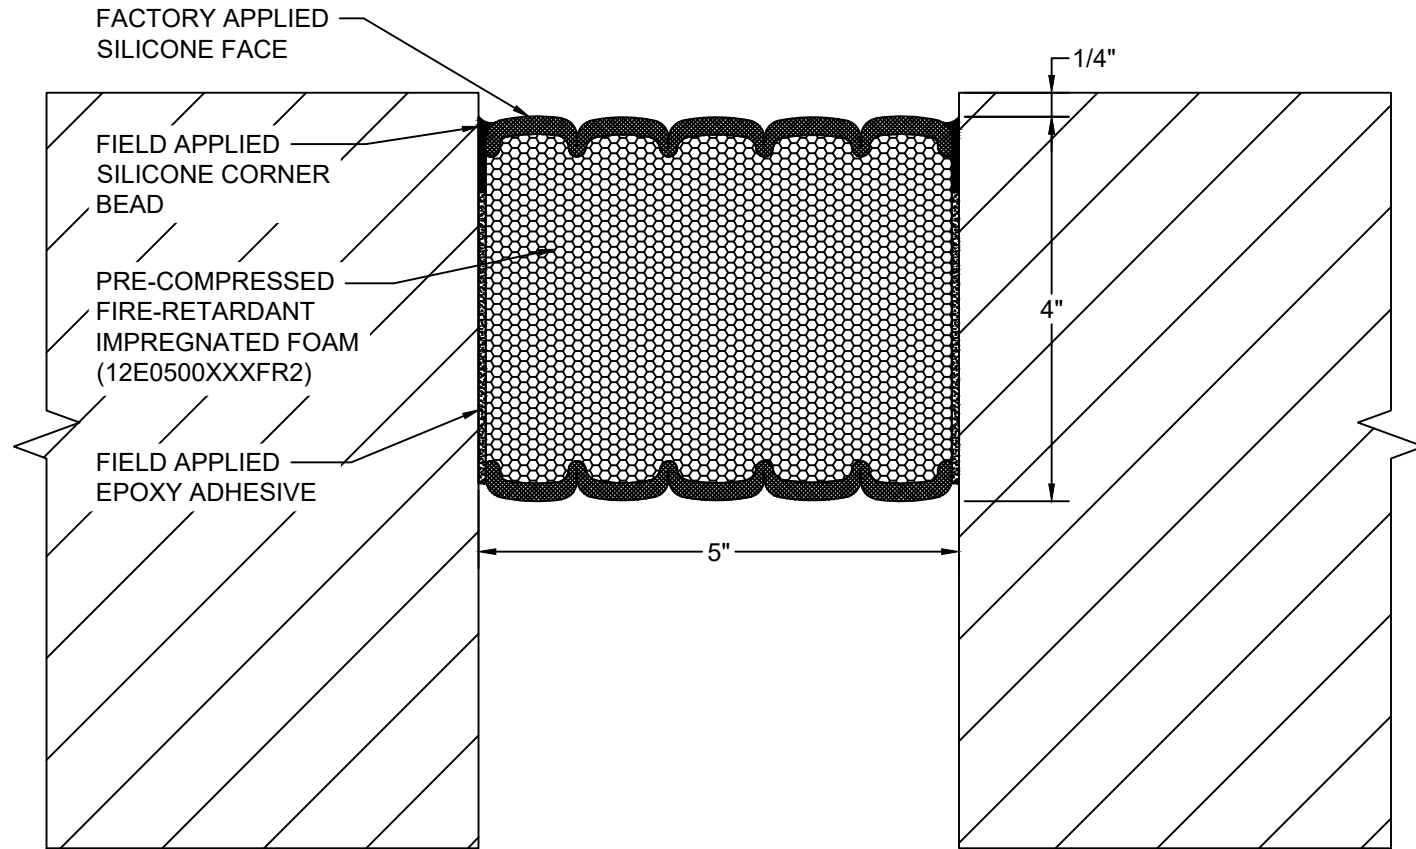

AVAILABLE COLORS:

*** COLORS SHOWN ARE A CLOSE APPROXIMATION OF SILICONE COLORS. THE MOST ACCURATE COLOR WILL BE FOUND VIEWING ACTUAL SILICONE SAMPLES. ***

Model: 2VFR-500

Construction Specialties®
www.c-sgroup.com
 6696 Route 405 Highway, Muncy, PA 17756
 Phone: (800) 233-8493 / Fax: (570) 546-8022
 895 Lakefront Promenade, Mississauga, Ontario L5E 2C2 Canada
 Phone: (888) 895-8955 / Fax: (905) 274-6241