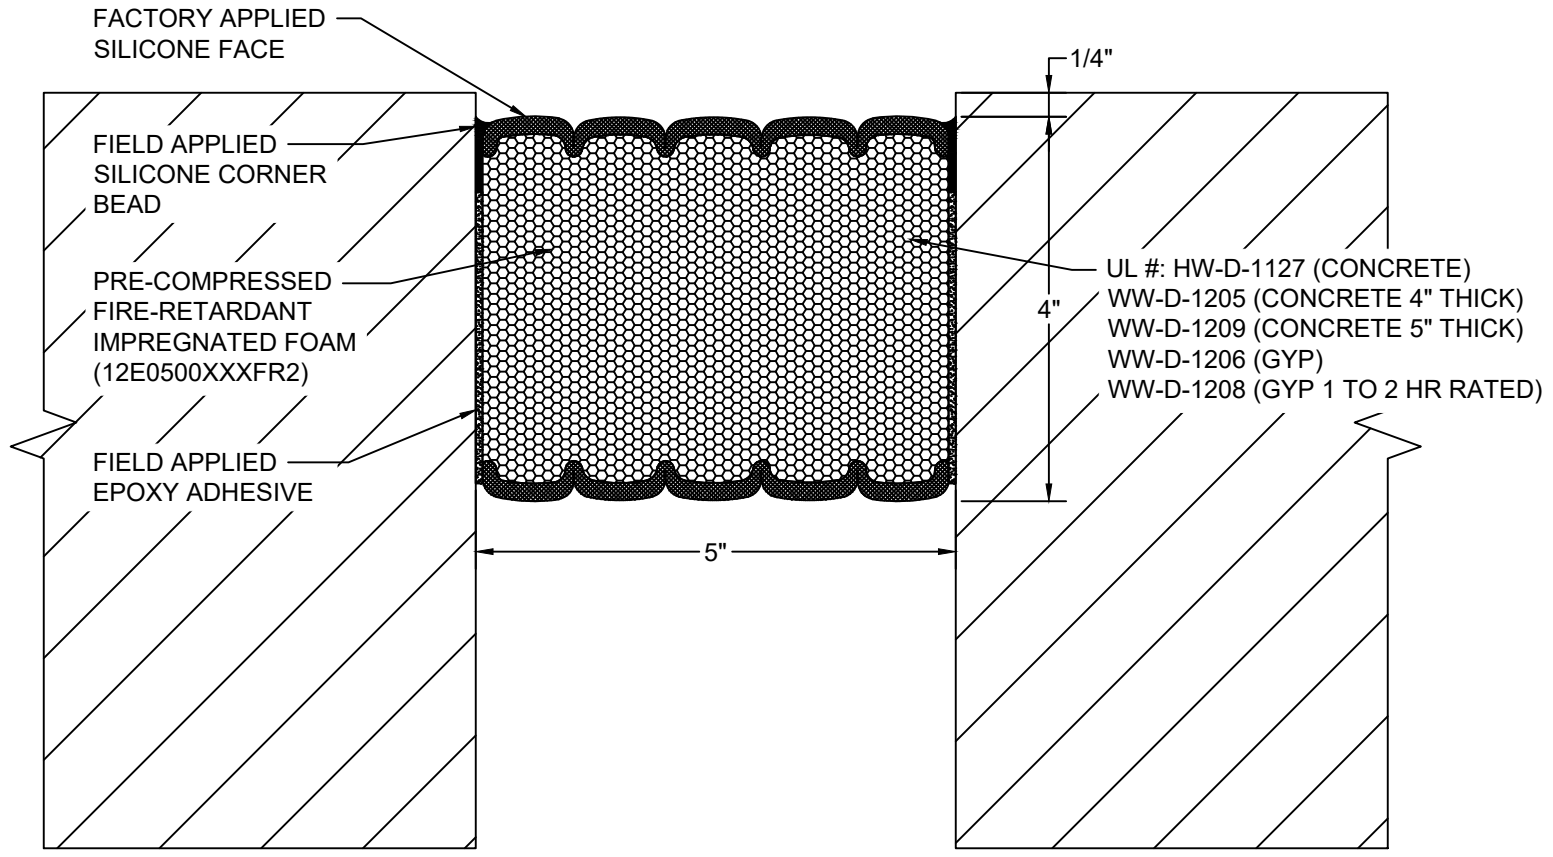

AVAILABLE COLORS:

*** COLORS SHOWN ARE A CLOSE APPROXIMATION OF SILICONE COLORS. THE MOST ACCURATE COLOR WILL BE FOUND VIEWING ACTUAL SILICONE SAMPLES. ***

Model: 2VFR-500

Construction Specialties®
www.c-sgroup.com
 6696 Route 405 Highway, Muncy, PA 17756
 Phone: (800) 233-8493 / Fax: (570) 546-8022
 895 Lakefront Promenade, Mississauga, Ontario L5E 2C2 Canada
 Phone: (888) 895-8955 / Fax: (905) 274-6241