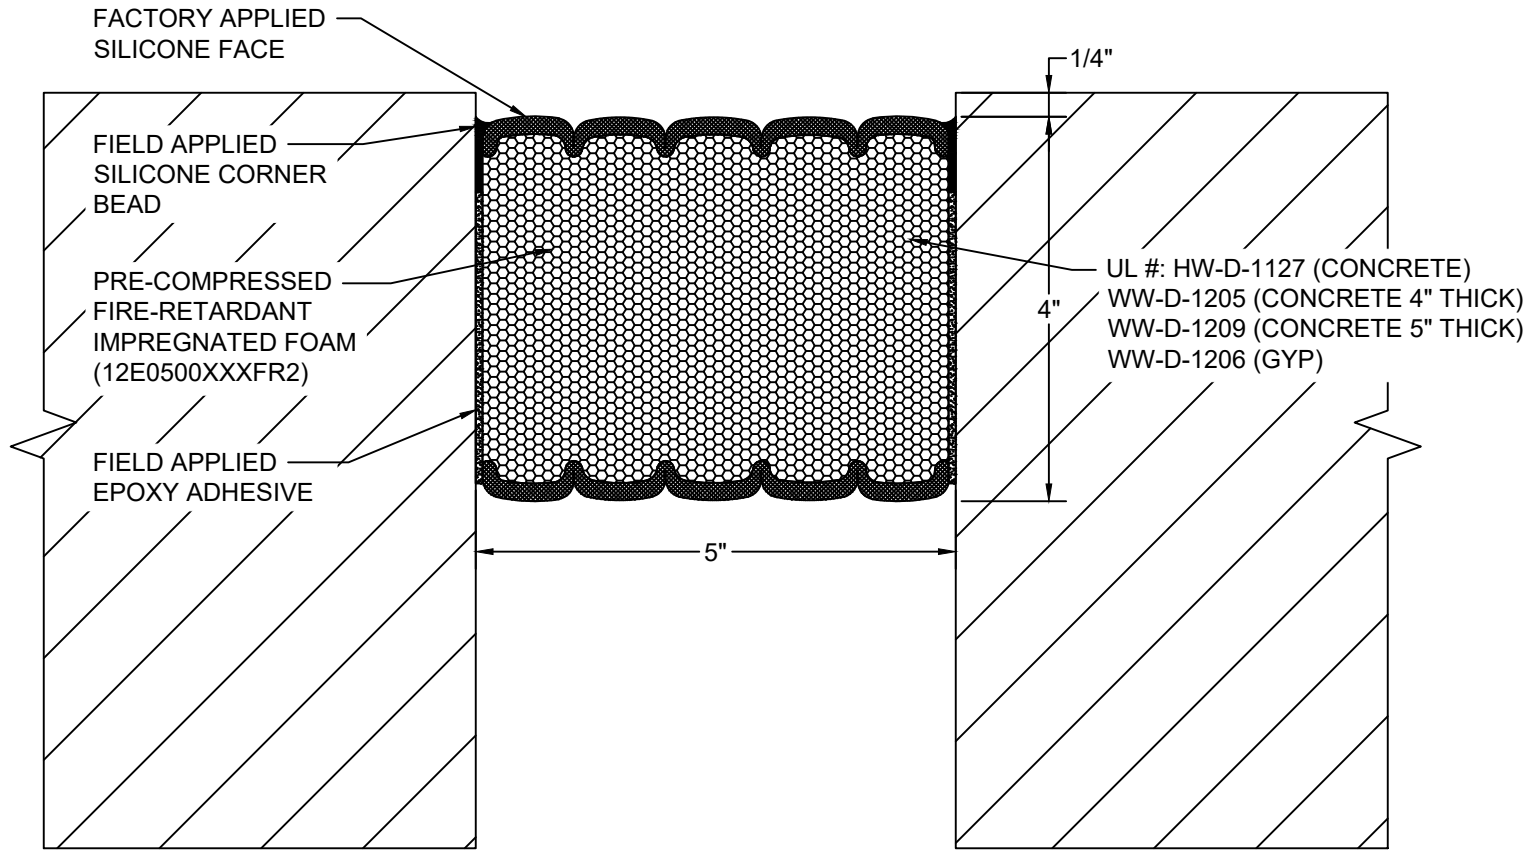

AVAILABLE COLORS:

*** COLORS SHOWN ARE A CLOSE APPROXIMATION OF SILICONE COLORS. THE MOST ACCURATE COLOR WILL BE FOUND VIEWING ACTUAL SILICONE SAMPLES. ***

Model: 2VFR-500

Construction Specialties®
www.c-sgroup.com
 6696 Route 405 Highway, Muncy, PA 17756
 Phone: (800) 233-8493 / Fax: (570) 546-8022
 895 Lakefront Promenade, Mississauga, Ontario L5E 2C2 Canada
 Phone: (888) 895-8955 / Fax: (905) 274-6241