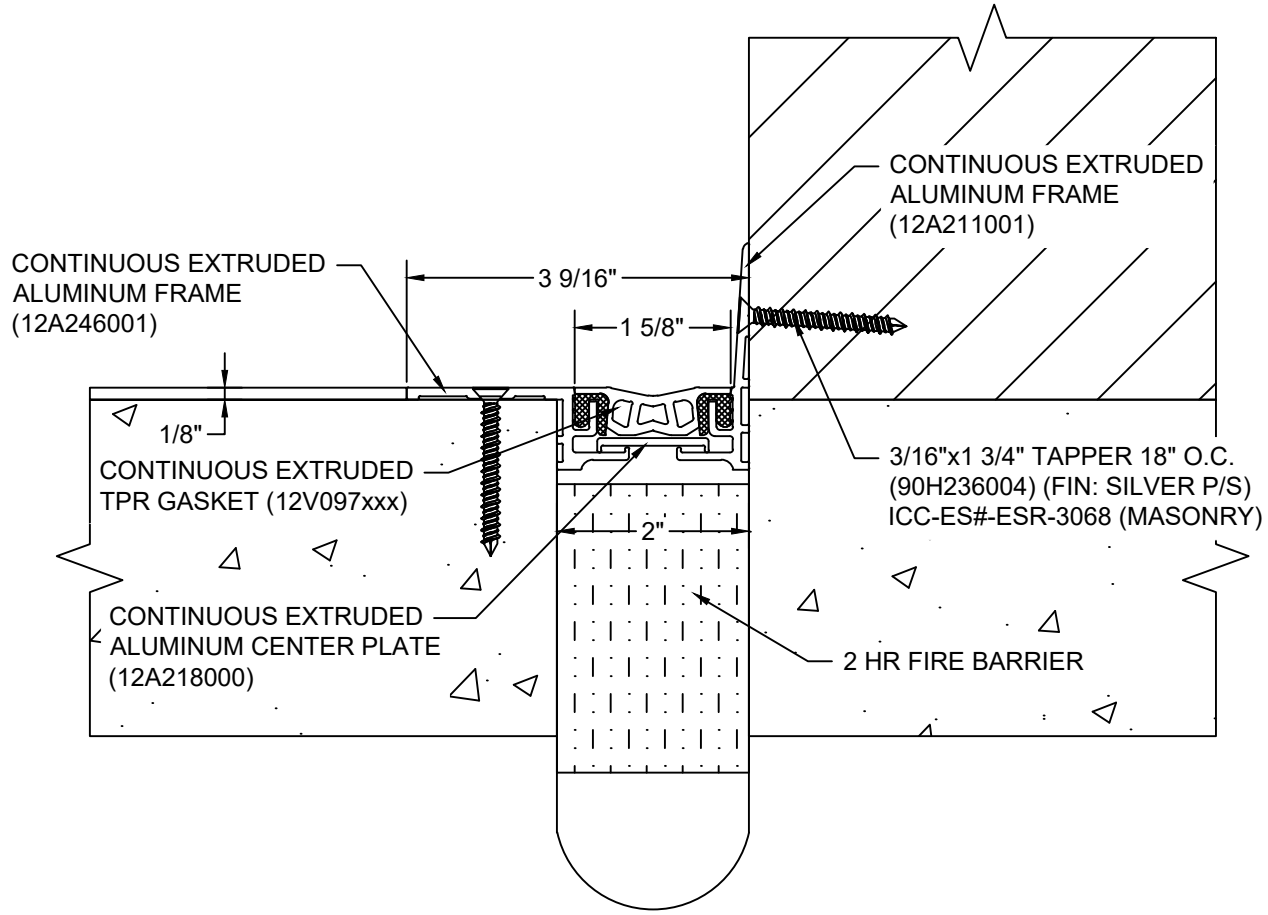

Model: GFSTW-200 W/ FB

CS Construction Specialties®
www.c-sgroup.com
6696 Route 405 Highway, Muncy, PA 17756
Phone: (800) 233-8493 / Fax: (570) 546-8022
895 Lakefront Promenade, Mississauga, Ontario L5E 2C2 Canada
Phone: (888) 895-8955 / Fax: (905) 274-6241

© Copyright 2018 Construction Specialties, Inc.

PROJECT:	SCALE: NTS
CUSTOMER:	DATE:
LOCATION:	JOB NO.:
DRAWN BY:	SHEET NO.: