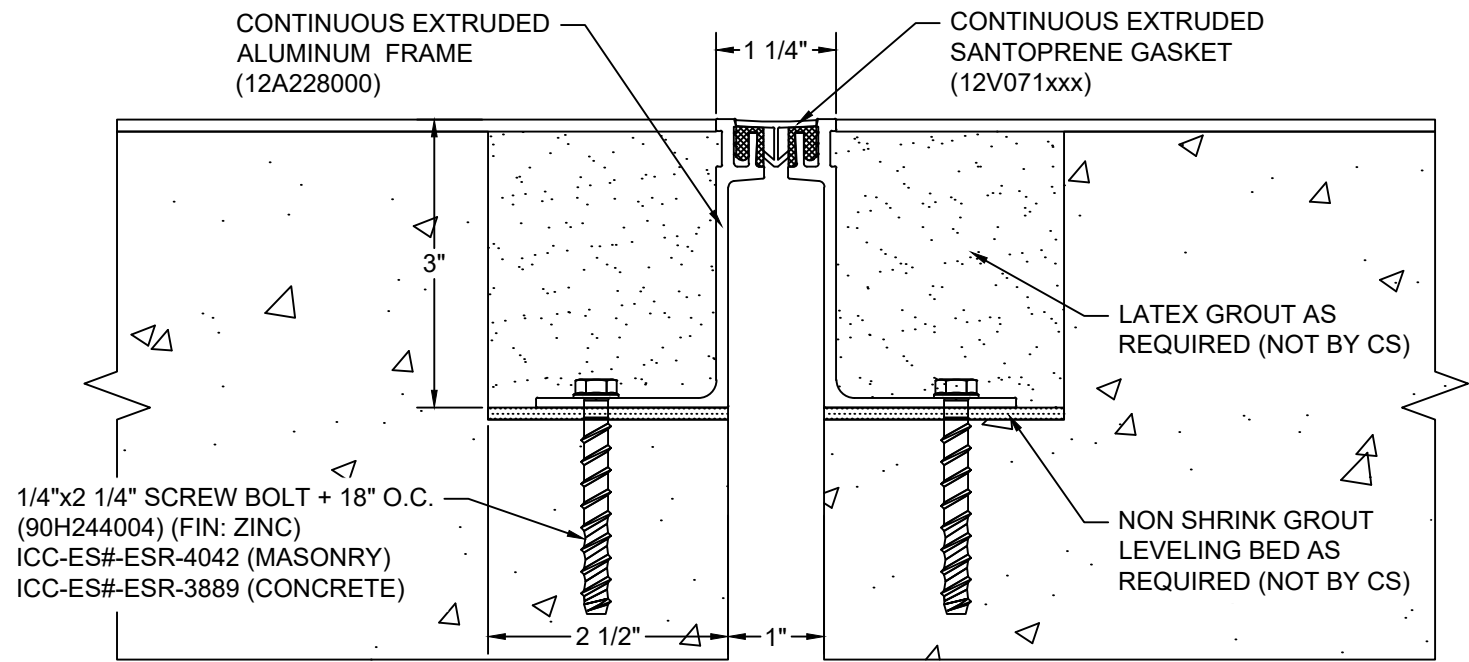

Model: GFT-100X3

Construction Specialties
www.c-sgroup.com
6696 Route 405 Highway, Muncy, PA 17756
Phone: (800) 233-8493 / Fax: (570) 546-8022
895 Lakefront Promenade, Mississauga, Ontario L5E 2C2 Canada
Phone: (888) 895-8955 / Fax: (905) 274-6241

© Copyright 2016 Construction Specialties, Inc.

PROJECT:	SCALE: NTS
CUSTOMER:	DATE:
LOCATION:	JOB NO.:
DRAWN BY:	SHEET NO.: