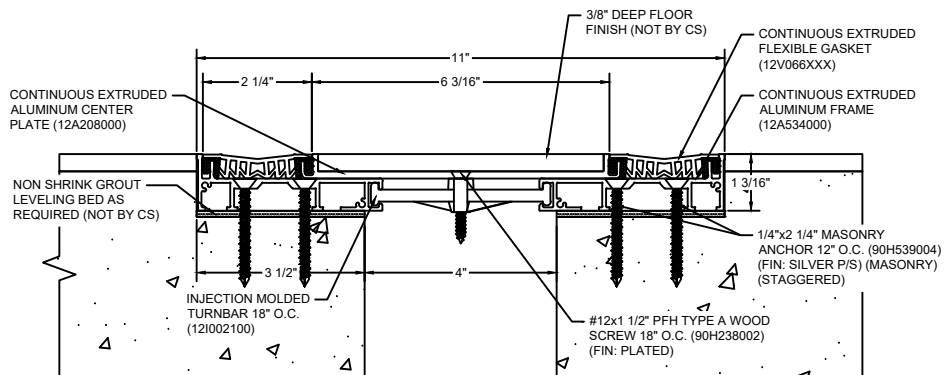

Model: DGTR-400D

Construction Specialties®
www.c-sgroup.com
6696 Route 405 Highway, Muncy, PA 17756
Phone: (800) 233-8493 / Fax: (570) 546-8022
895 Lakefront Promenade, Mississauga, Ontario L5E 2C2 Canada
Phone: (888) 895-8955 / Fax: (905) 274-6241

© Copyright 2018 Construction Specialties, Inc.

PROJECT:	SCALE: NTS
CUSTOMER:	DATE:
LOCATION:	JOB NO.:
DRAWN BY:	SHEET NO.: