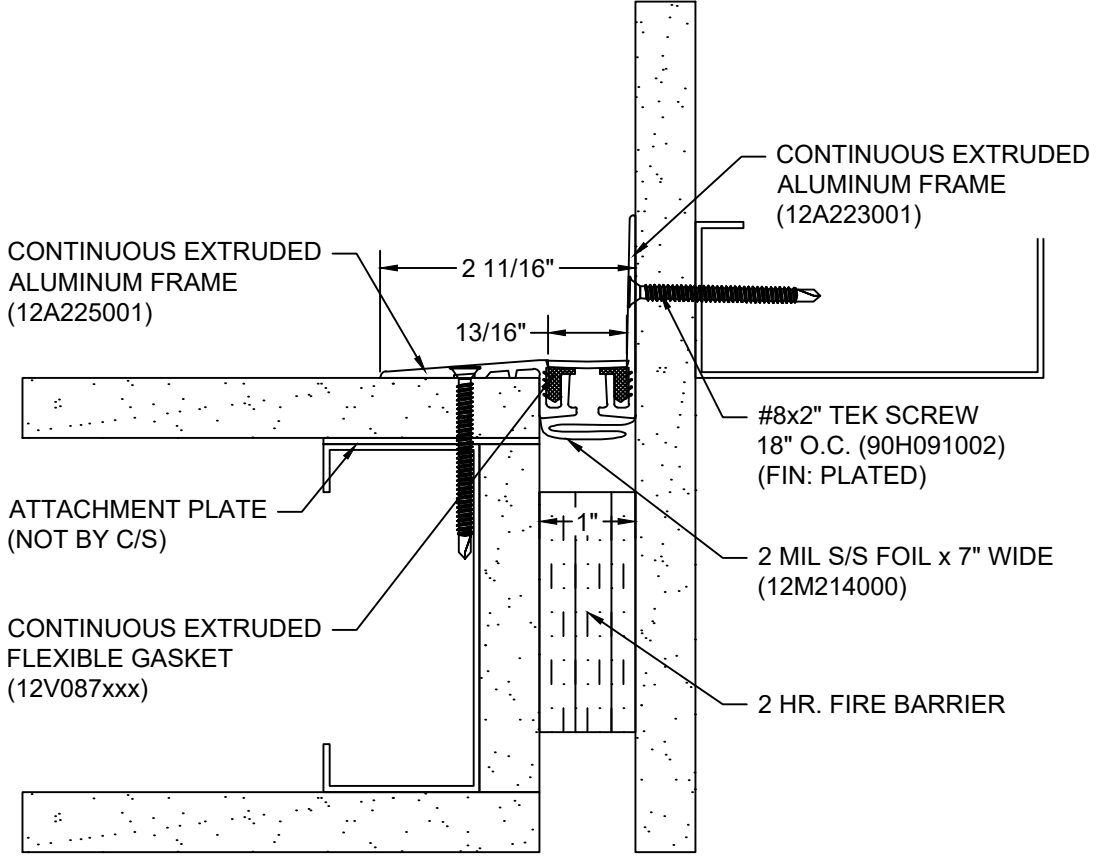

Model: GFSW-100WL W/ FB

CS **Construction Specialties®**
www.c-sgroup.com
6696 Route 405 Highway, Muncy, PA 17756
Phone: (800) 233-8493 / Fax: (570) 546-8022
895 Lakefront Promenade, Mississauga, Ontario L5E 2C2 Canada
Phone: (888) 895-8955 / Fax: (905) 274-6241

© Copyright 2018 Construction Specialties, Inc.

PROJECT:	SCALE: NTS
CUSTOMER:	DATE:
LOCATION:	JOB NO.:
DRAWN BY:	SHEET NO.: